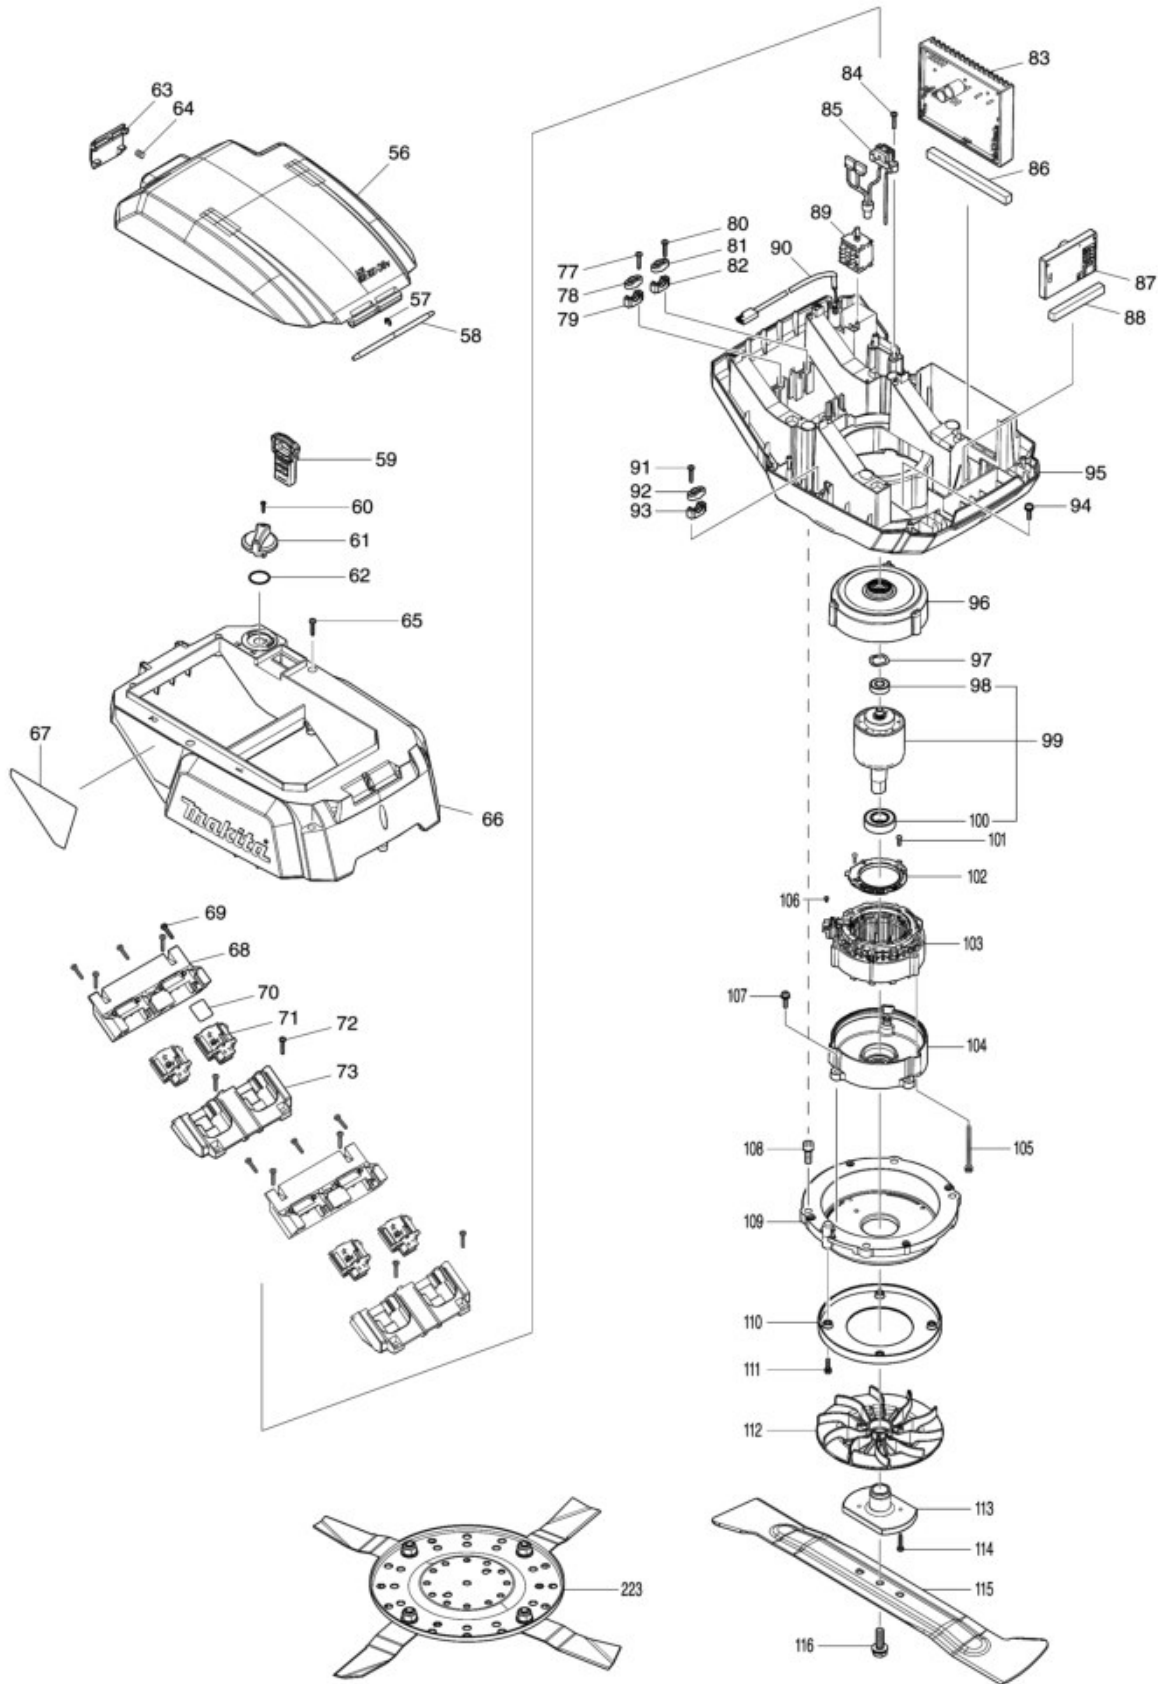

Model No.DLM532 530MM CORDLESS LAWN MOWER