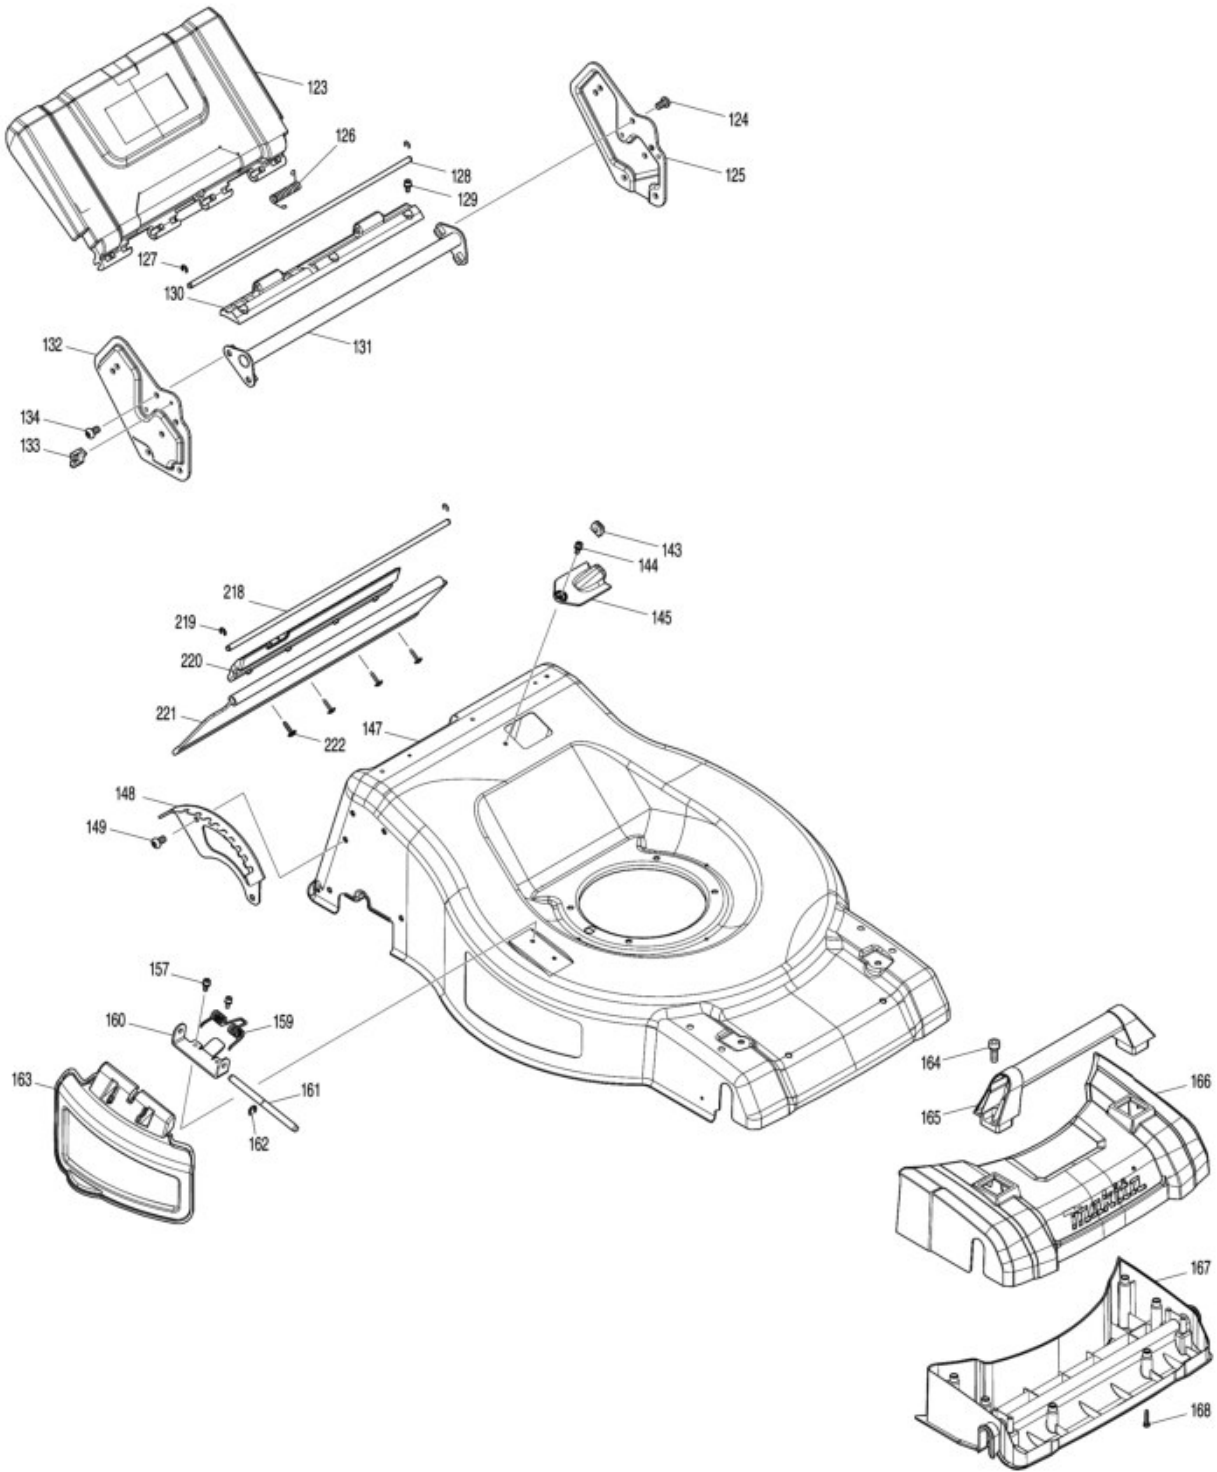

Model No.DLM532 530MM CORDLESS LAWN MOWER