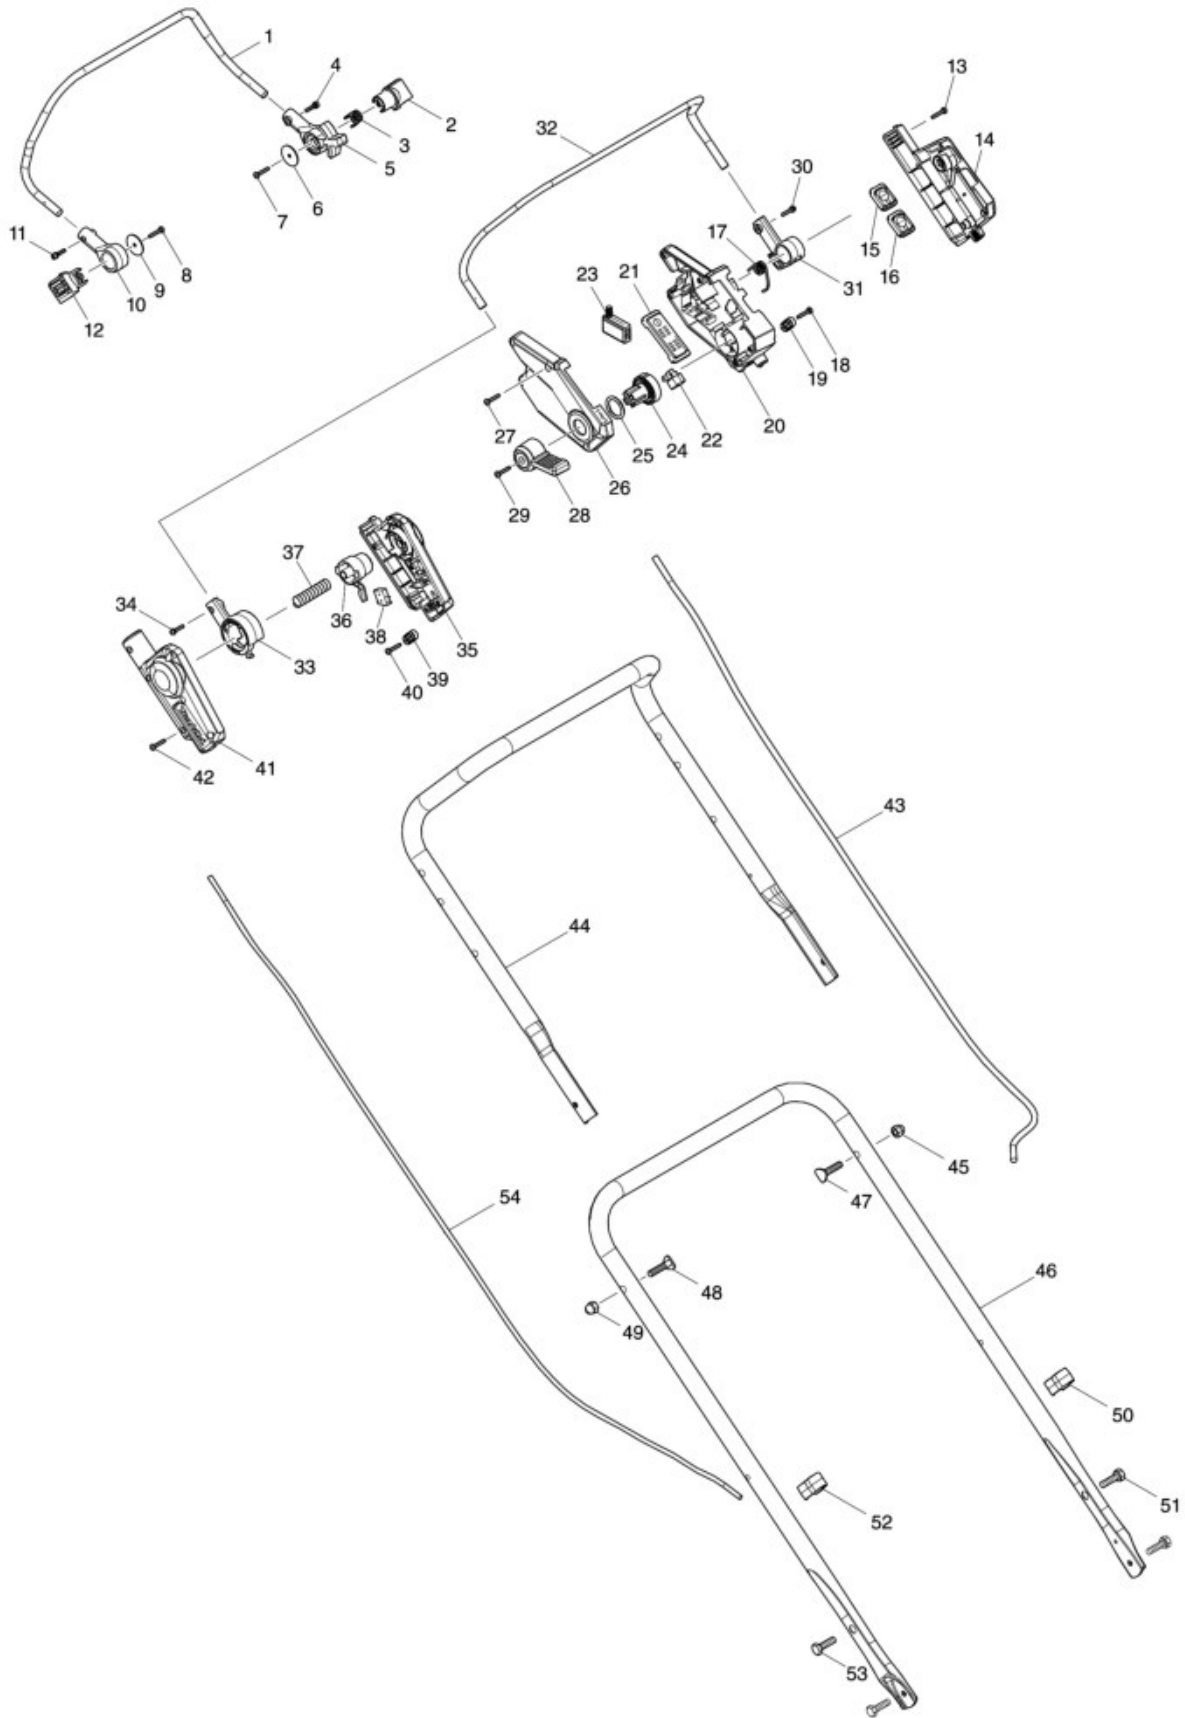

Model No.DLM532 530MM CORDLESS LAWN MOWER