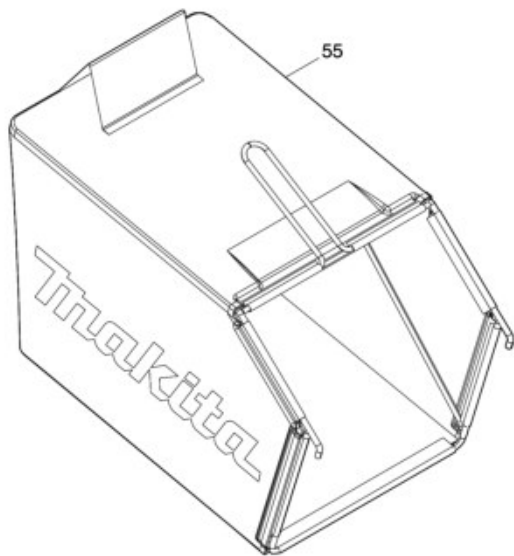

Model No.DLM532 530MM CORDLESS LAWN MOWER

Model No.DLM532 530MM CORDLESS LAWN MOWER

Position	Artikel-Nr.	Beschreibung	I/C	Stk.	New/Old	Opt. 1	Opt. 2	Hinweis
001	327425-6	DRIVING LEVER		1				
002	459859-6	DRIVING LEVER HOLDER		1				
003	232566-4	TORSION SPRING 12		1				
004	911138-5	P.H.SCREW M4X20 WITH WR		1				
005	459864-3	DRIVING LEVER SUPPORT L		1				
006	267136-0	FLAT WASHER 5		1				
007	266424-2	TAPPING SCREW 4X20		1				
008	266424-2	TAPPING SCREW 4X20		1				
009	267136-0	FLAT WASHER 5		1				
010	459858-8	DRIVING LEVER SUPPORT R		1				
011	911138-5	P.H.SCREW M4X20 WITH WR		1				
012	459859-6	DRIVING LEVER HOLDER		1				
013	266424-2	TAPPING SCREW 4X20		6				
014	183N90-3	SWITCH BOX SET		1				
D10		INC. 26						
015	140F09-7	SWITCH CIRCUIT COMPLETE		1				
C10	810D46-0	SWITCH LABEL		1				
016	140F10-2	SWITCH CIRCUIT COMPLETE		1				
C10	818A74-1	SWITCH LABEL		1				
017	232575-3	TORSION SPRING 12		1				
018	266424-2	TAPPING SCREW 4X20		2				
019	687124-5	STRAIN RELIEF		1				
020	459860-1	SWITCH BOX		1				
021	620C48-0	INDICATION CIRCUIT COMPLETE		1				
C10	8007C8-5	INDICATION LABEL		1				
022	620415-1	SUB CONTROLLER		1				
023	651083-9	SWITCH C3XA-1PSPM		1				
024	459866-9	SPEED LEVER HOLDER		1				
025	213897-0	O-RING 26		1				
026	183N90-3	SWITCH BOX SET		1				
D10		INC. 14						
027	266424-2	TAPPING SCREW 4X20		5				
028	459865-1	SPEED LEVER		1				
029	266424-2	TAPPING SCREW 4X20		1				
030	911138-5	P.H.SCREW M4X20 WITH WR		1				
031	459863-5	SWITCH LEVER SUPPORT L		1				
C10	931102-0	HEX. NUT M4		1				
032	327424-8	SWITCH LEVER		1				
033	459856-2	SWITCH LEVER SUPPORT R		1				
C10	931102-0	HEX. NUT M4		1				
034	911138-5	P.H.SCREW M4X20 WITH WR		1				
035	183P40-0	LEVER BOX SET		1				

Please order the parts with part number.

Print Date 1/9/2020