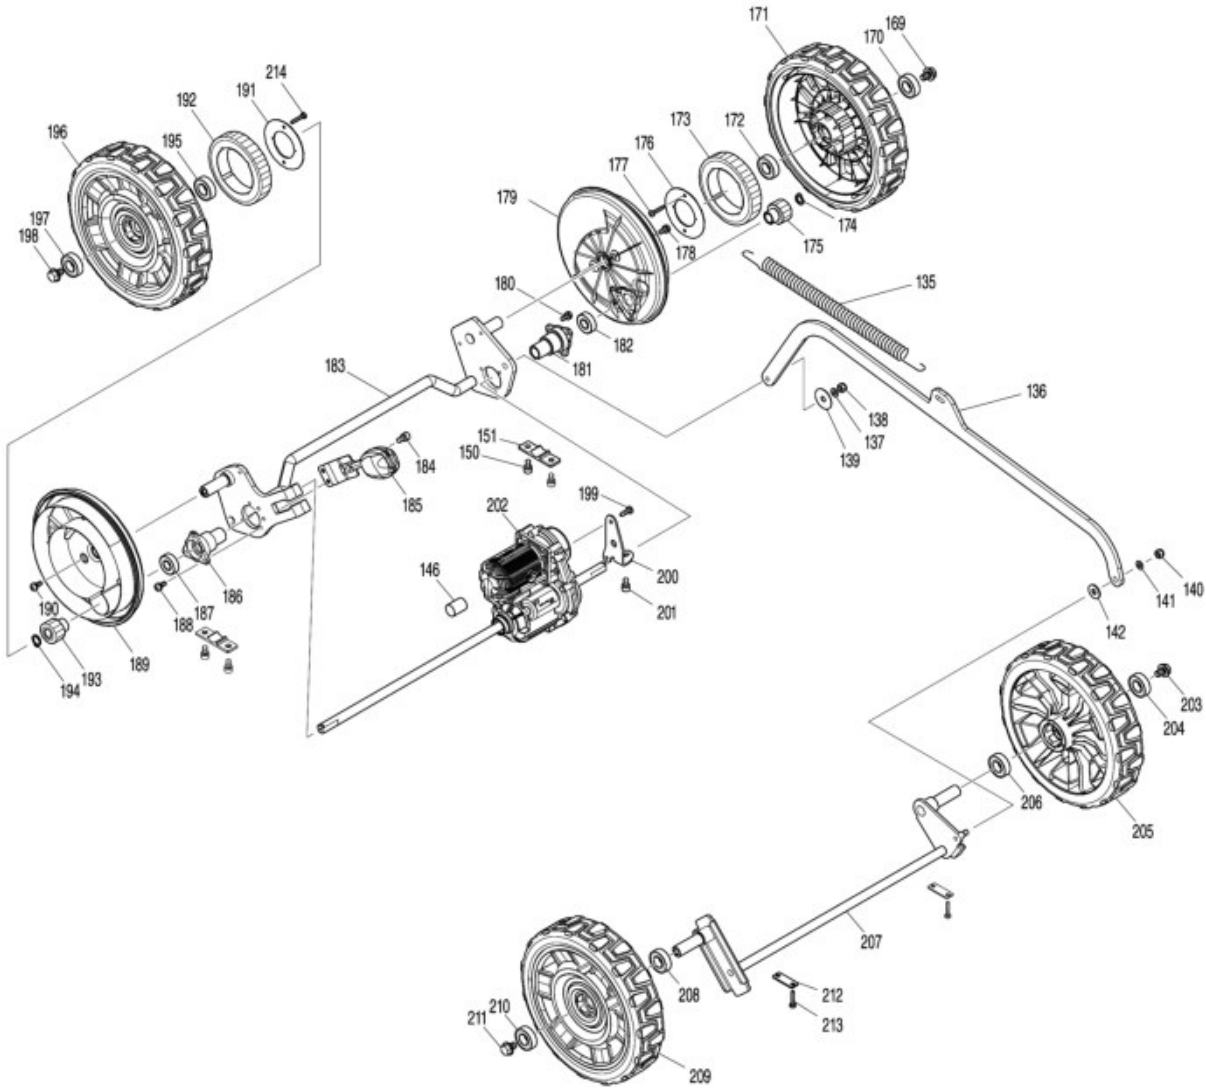

Model No.DLM532 530MM CORDLESS LAWN MOWER

Model No.DLM532 530MM CORDLESS LAWN MOWER

Position	Artikel-Nr.	Beschreibung	I/C	Stk.	New/Old	Opt. 1	Opt. 2	Hinweis
001	327425-6	DRIVING LEVER		1				
002	459859-6	DRIVING LEVER HOLDER		1				
003	232566-4	TORSION SPRING 12		1				
004	911138-5	P.H.SCREW M4X20 WITH WR		1				
005	459864-3	DRIVING LEVER SUPPORT L		1				
006	267136-0	FLAT WASHER 5		1				
007	266424-2	TAPPING SCREW 4X20		1				
008	266424-2	TAPPING SCREW 4X20		1				
009	267136-0	FLAT WASHER 5		1				
010	459858-8	DRIVING LEVER SUPPORT R		1				
011	911138-5	P.H.SCREW M4X20 WITH WR		1				
012	459859-6	DRIVING LEVER HOLDER		1				
013	266424-2	TAPPING SCREW 4X20		6				
014	183N90-3	SWITCH BOX SET		1				
D10		INC. 26						
015	140F09-7	SWITCH CIRCUIT COMPLETE		1				
C10	810D46-0	SWITCH LABEL		1				
016	140F10-2	SWITCH CIRCUIT COMPLETE		1				
C10	818A74-1	SWITCH LABEL		1				
017	232575-3	TORSION SPRING 12		1				
018	266424-2	TAPPING SCREW 4X20		2				
019	687124-5	STRAIN RELIEF		1				
020	459860-1	SWITCH BOX		1				
021	620C48-0	INDICATION CIRCUIT COMPLETE		1				
C10	8007C8-5	INDICATION LABEL		1				
022	620415-1	SUB CONTROLLER		1				
023	651083-9	SWITCH C3XA-1PSPM		1				
024	459866-9	SPEED LEVER HOLDER		1				
025	213897-0	O-RING 26		1				
026	183N90-3	SWITCH BOX SET		1				
D10		INC. 14						
027	266424-2	TAPPING SCREW 4X20		5				
028	459865-1	SPEED LEVER		1				
029	266424-2	TAPPING SCREW 4X20		1				
030	911138-5	P.H.SCREW M4X20 WITH WR		1				
031	459863-5	SWITCH LEVER SUPPORT L		1				
C10	931102-0	HEX. NUT M4		1				
032	327424-8	SWITCH LEVER		1				
033	459856-2	SWITCH LEVER SUPPORT R		1				
C10	931102-0	HEX. NUT M4		1				
034	911138-5	P.H.SCREW M4X20 WITH WR		1				
035	183P40-0	LEVER BOX SET		1				

Please order the parts with part number.

Print Date 1/9/2020