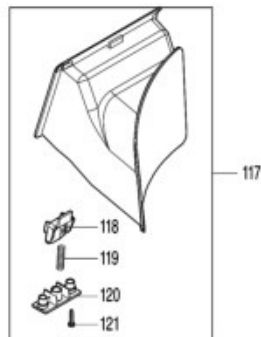

Model No.DLM532 530MM CORDLESS LAWN MOWER

Model No.DLM532 530MM CORDLESS LAWN MOWER

Position	Artikel-Nr.	Beschreibung	I/C	Stk.	New/Old	Opt. 1	Opt. 2	Hinweis
001	327425-6	DRIVING LEVER		1				
002	459859-6	DRIVING LEVER HOLDER		1				
003	232566-4	TORSION SPRING 12		1				
004	911138-5	P.H.SCREW M4X20 WITH WR		1				
005	459864-3	DRIVING LEVER SUPPORT L		1				
006	267136-0	FLAT WASHER 5		1				
007	266424-2	TAPPING SCREW 4X20		1				
008	266424-2	TAPPING SCREW 4X20		1				
009	267136-0	FLAT WASHER 5		1				
010	459858-8	DRIVING LEVER SUPPORT R		1				
011	911138-5	P.H.SCREW M4X20 WITH WR		1				
012	459859-6	DRIVING LEVER HOLDER		1				
013	266424-2	TAPPING SCREW 4X20		6				
014	183N90-3	SWITCH BOX SET		1				
D10		INC. 26						
015	140F09-7	SWITCH CIRCUIT COMPLETE		1				
C10	810D46-0	SWITCH LABEL		1				
016	140F10-2	SWITCH CIRCUIT COMPLETE		1				
C10	818A74-1	SWITCH LABEL		1				
017	232575-3	TORSION SPRING 12		1				
018	266424-2	TAPPING SCREW 4X20		2				
019	687124-5	STRAIN RELIEF		1				
020	459860-1	SWITCH BOX		1				
021	620C48-0	INDICATION CIRCUIT COMPLETE		1				
C10	8007C8-5	INDICATION LABEL		1				
022	620415-1	SUB CONTROLLER		1				
023	651083-9	SWITCH C3XA-1PSPM		1				
024	459866-9	SPEED LEVER HOLDER		1				
025	213897-0	O-RING 26		1				
026	183N90-3	SWITCH BOX SET		1				
D10		INC. 14						
027	266424-2	TAPPING SCREW 4X20		5				
028	459865-1	SPEED LEVER		1				
029	266424-2	TAPPING SCREW 4X20		1				
030	911138-5	P.H.SCREW M4X20 WITH WR		1				
031	459863-5	SWITCH LEVER SUPPORT L		1				
C10	931102-0	HEX. NUT M4		1				
032	327424-8	SWITCH LEVER		1				
033	459856-2	SWITCH LEVER SUPPORT R		1				
C10	931102-0	HEX. NUT M4		1				
034	911138-5	P.H.SCREW M4X20 WITH WR		1				
035	183P40-0	LEVER BOX SET		1				

Please order the parts with part number.

Print Date 1/9/2020