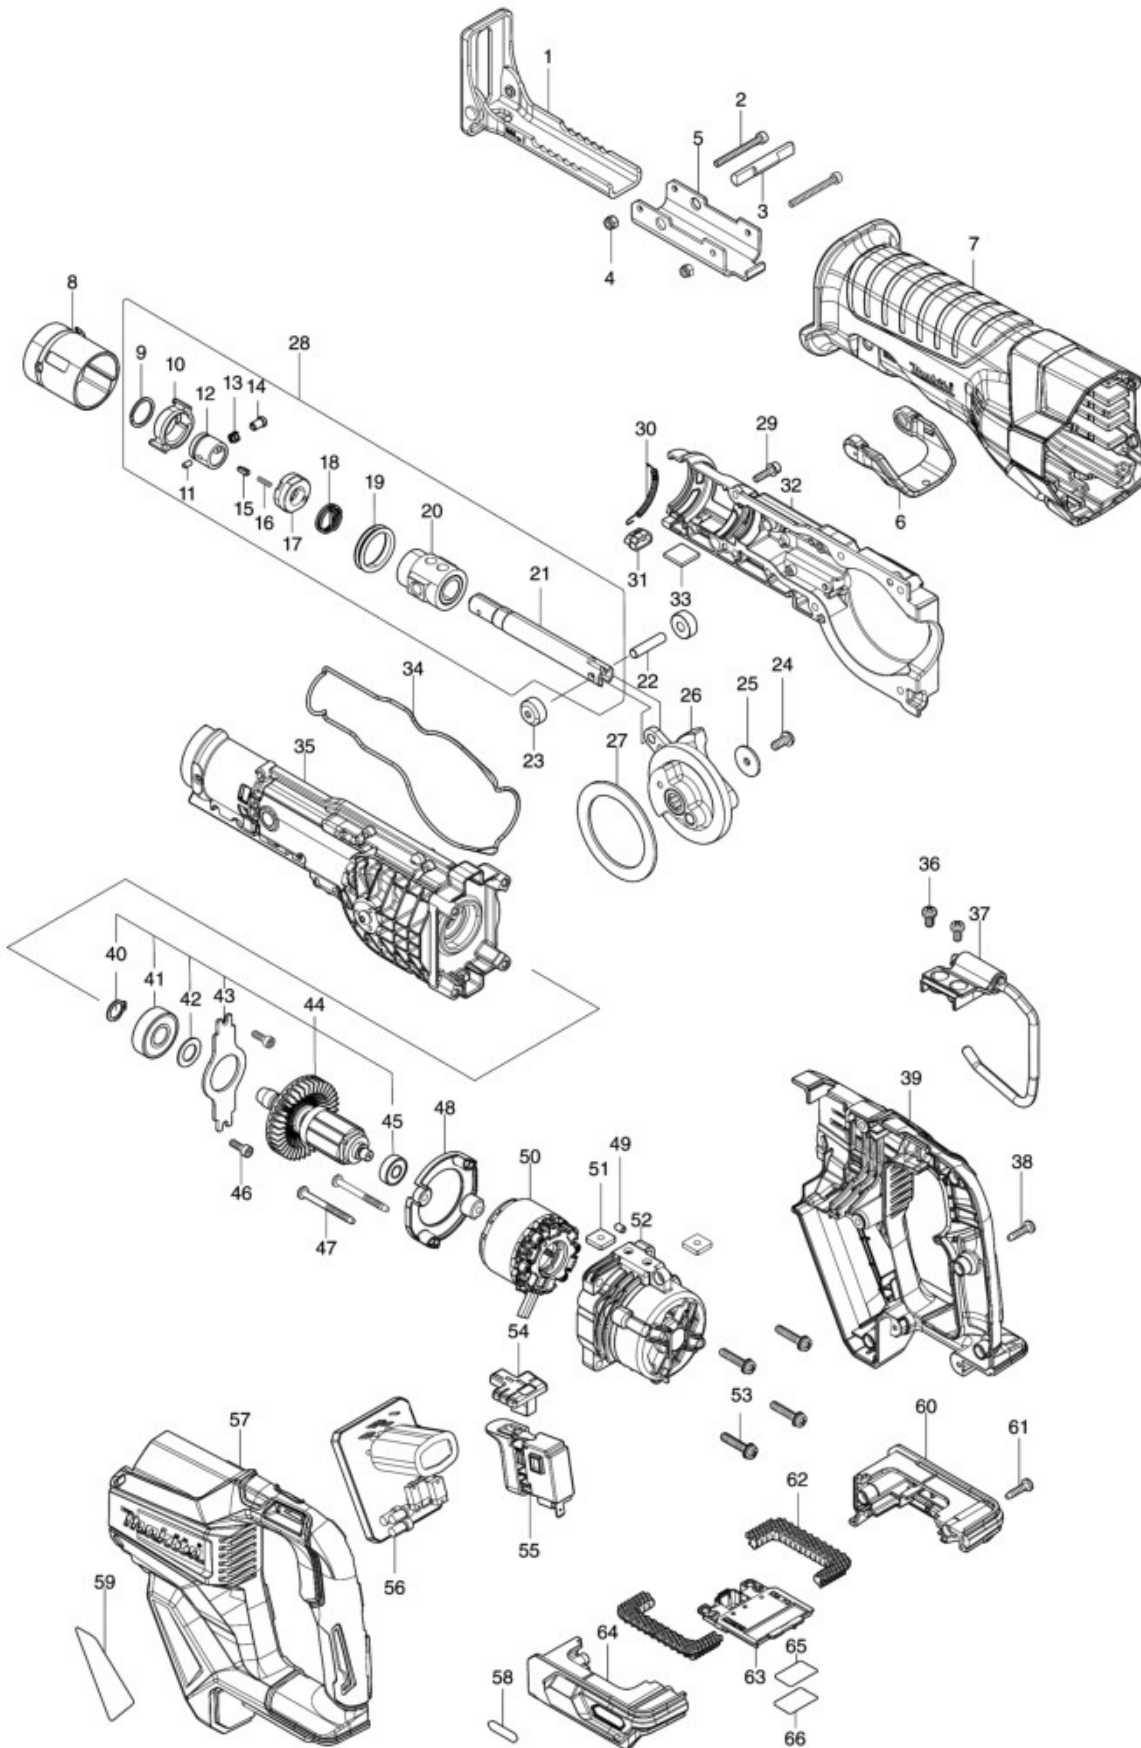

Model No. JR001G CORDLESS RECIPRO SAW

Model No.JR001G CORDLESS RECIPRO SAW

Position	Artikel-Nr.	Beschreibung	I/C	Stk.	New/Old	Opt. 1	Opt. 2	Hinweis
001	162739-4	SHOE		1				
002	265A78-8	HEX SOCKET HEAD BOLT M4X40		2				
003	326599-0	LOCK PIN		1				
004	252126-6	HEX. LOCK NUT M4-7		2				
005	347637-5	SHOE GUIDE PLATE		1				
006	459924-1	LOCK LEVER		1				
007	422542-8	INSULATION COVER		1				
008	459923-3	RELEASE DRUM		1				
009	257430-8	RETAINING RING(EXT)18		1				
010	310848-5	DRIVING SLEEVE		1				
011	268094-3	PIN 3		1				
012	327043-0	GUIDE SLEEVE		1	*			
012-1	327650-9	GUIDE SLEEVE	S	1				
013	234381-2	COMPRESSION SPRING 6		1				
014	256569-4	SHOULDER PIN 5		1				
015	310912-2	PUSH PIN		1				
016	232472-3	COMPRESSION SPRING 2		1				
017	458968-8	CONNECTING SLEEVE		1				
018	233594-2	TORSION SPRING 17		1				
019	422309-4	RUBBER RING 25		1				
020	140P52-6	SLIDER GUIDE COMPLETE		1				
C10	213174-0	X RING 14		1				
021	327154-1	SLIDER		1	*			
021-1	327652-5	SLIDER	S	1				
022	256945-2	PIN 6		1				
023	310991-0	ROLLER		2				
024	265374-8	H.S. BUTTON HEAD SCREW M5X12		1				
025	253462-3	FLAT WASHER 5		1				
026	140P53-4	GEAR COMPLETE		1				
027	253463-1	FLAT WASHER 51		1				
028	136224-3	SLIDER ASS'Y		1				
D10		INC. 9-21						
029	922128-3	HEX. SOCKET HEAD BOLT M4X16		6				
030	232583-4	TENSION SPRING 3		1				
031	620C32-5	LED CIRCUIT		1				
032	140P51-8	GEAR HOUSING R COMPLETE		1				
033	424858-7	FELT 16X16		1				
034	422541-0	SEAL RING		1				
035	140P50-0	GEAR HOUSING L COMPLETE		1				
036	911206-4	PAN HEAD SCREW M5X10		2				
037	127468-6	HOOK ASSEMBLY		1				

Please order the parts with part number.

Print Date 12/3/2020