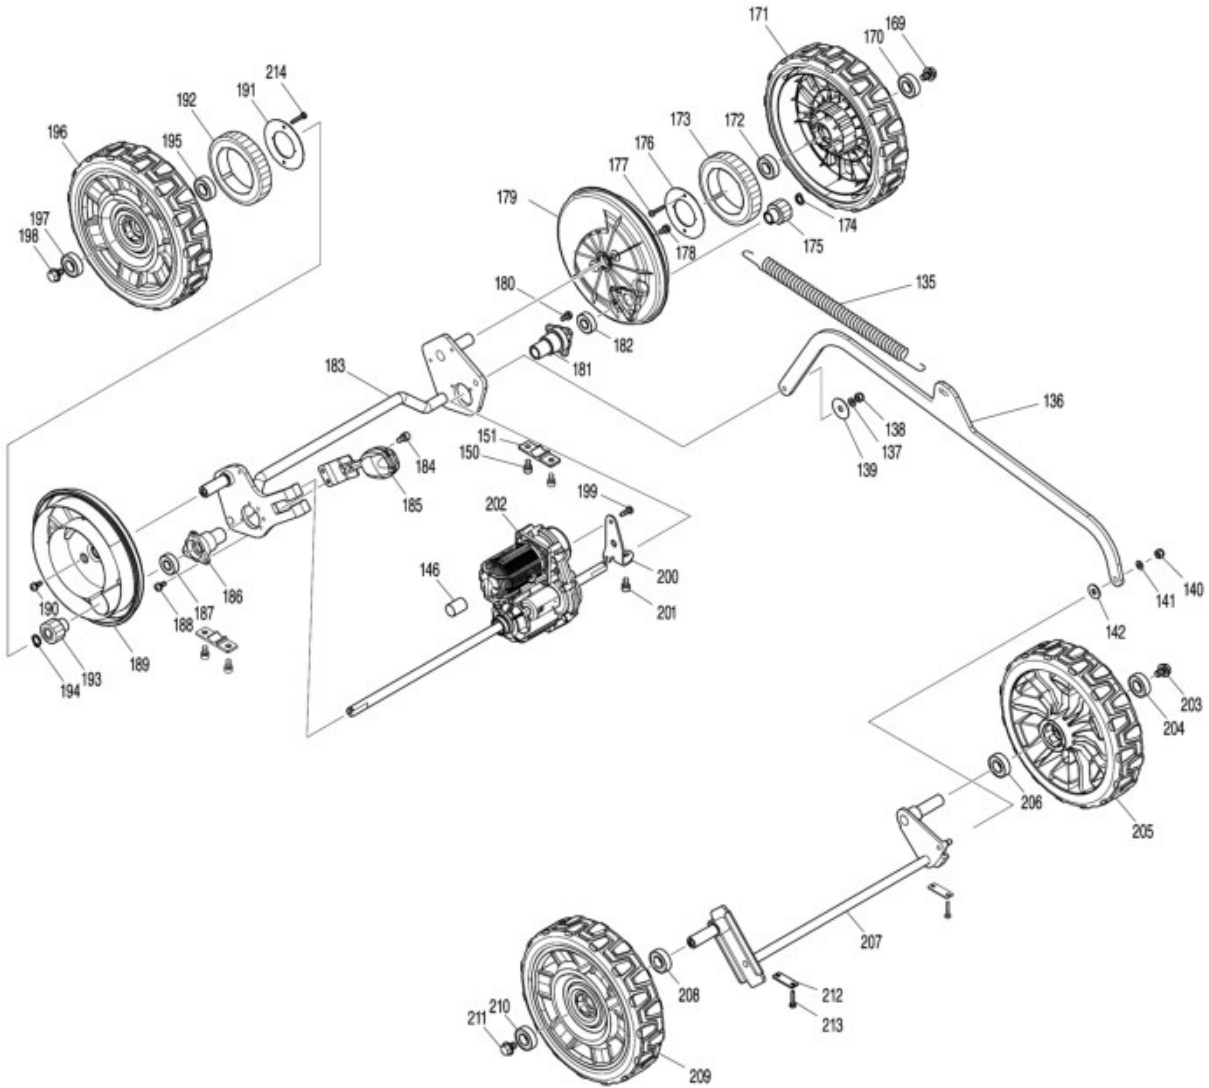

Model No.DLM462 460MM CORDLESS LAWN MOWER

Model No.DLM462 460MM CORDLESS LAWN MOWER

Position	Artikel-Nr.	Beschreibung	I/C	Stk.	New/Old	Opt. 1	Opt. 2	Hinweis
001	327425-6	DRIVING LEVER		1				
002	459859-6	DRIVING LEVER HOLDER		1				
003	232566-4	TORSION SPRING 12		1				
004	911138-5	P.H.SCREW M4X20 WITH WR		1				
005	459864-3	DRIVING LEVER SUPPORT L		1				
006	267136-0	FLAT WASHER 5		1				
007	266424-2	TAPPING SCREW 4X20		1				
008	266424-2	TAPPING SCREW 4X20		1				
009	267136-0	FLAT WASHER 5		1				
010	459858-8	DRIVING LEVER SUPPORT R		1				
011	911138-5	P.H.SCREW M4X20 WITH WR		1				
012	459859-6	DRIVING LEVER HOLDER		1				
013	266424-2	TAPPING SCREW 4X20		6				
014	183N90-3	SWITCH BOX SET		1				
D10		INC. 26						
015	140F09-7	SWITCH CIRCUIT COMPLETE		1				
C10	810D46-0	SWITCH LABEL		1				
016	140F10-2	SWITCH CIRCUIT COMPLETE		1				
C10	818A74-1	SWITCH LABEL		1				
017	232575-3	TORSION SPRING 12		1				
018	266424-2	TAPPING SCREW 4X20		2				
019	687124-5	STRAIN RELIEF		1				
020	459860-1	SWITCH BOX		1				
021	620C48-0	INDICATION CIRCUIT COMPLETE		1				
C10	8007C8-5	INDICATION LABEL		1				
022	620415-1	SUB CONTROLLER		1				
023	651083-9	SWITCH C3XA-1PSPM		1				
024	459866-9	SPEED LEVER HOLDER		1				
025	213897-0	O-RING 26		1				
026	183N90-3	SWITCH BOX SET		1				
D10		INC. 14						
027	266424-2	TAPPING SCREW 4X20		5				
028	459865-1	SPEED LEVER		1				
029	266424-2	TAPPING SCREW 4X20		1				
030	911138-5	P.H.SCREW M4X20 WITH WR		1				
031	459863-5	SWITCH LEVER SUPPORT L		1				
C10	931102-0	HEX. NUT M4		1				
032	327424-8	SWITCH LEVER		1				
033	459856-2	SWITCH LEVER SUPPORT R		1				
C10	931102-0	HEX. NUT M4		1				
034	911138-5	P.H.SCREW M4X20 WITH WR		1				
035	183P40-0	LEVER BOX SET		1				

Please order the parts with part number.

Print Date 1/9/2020