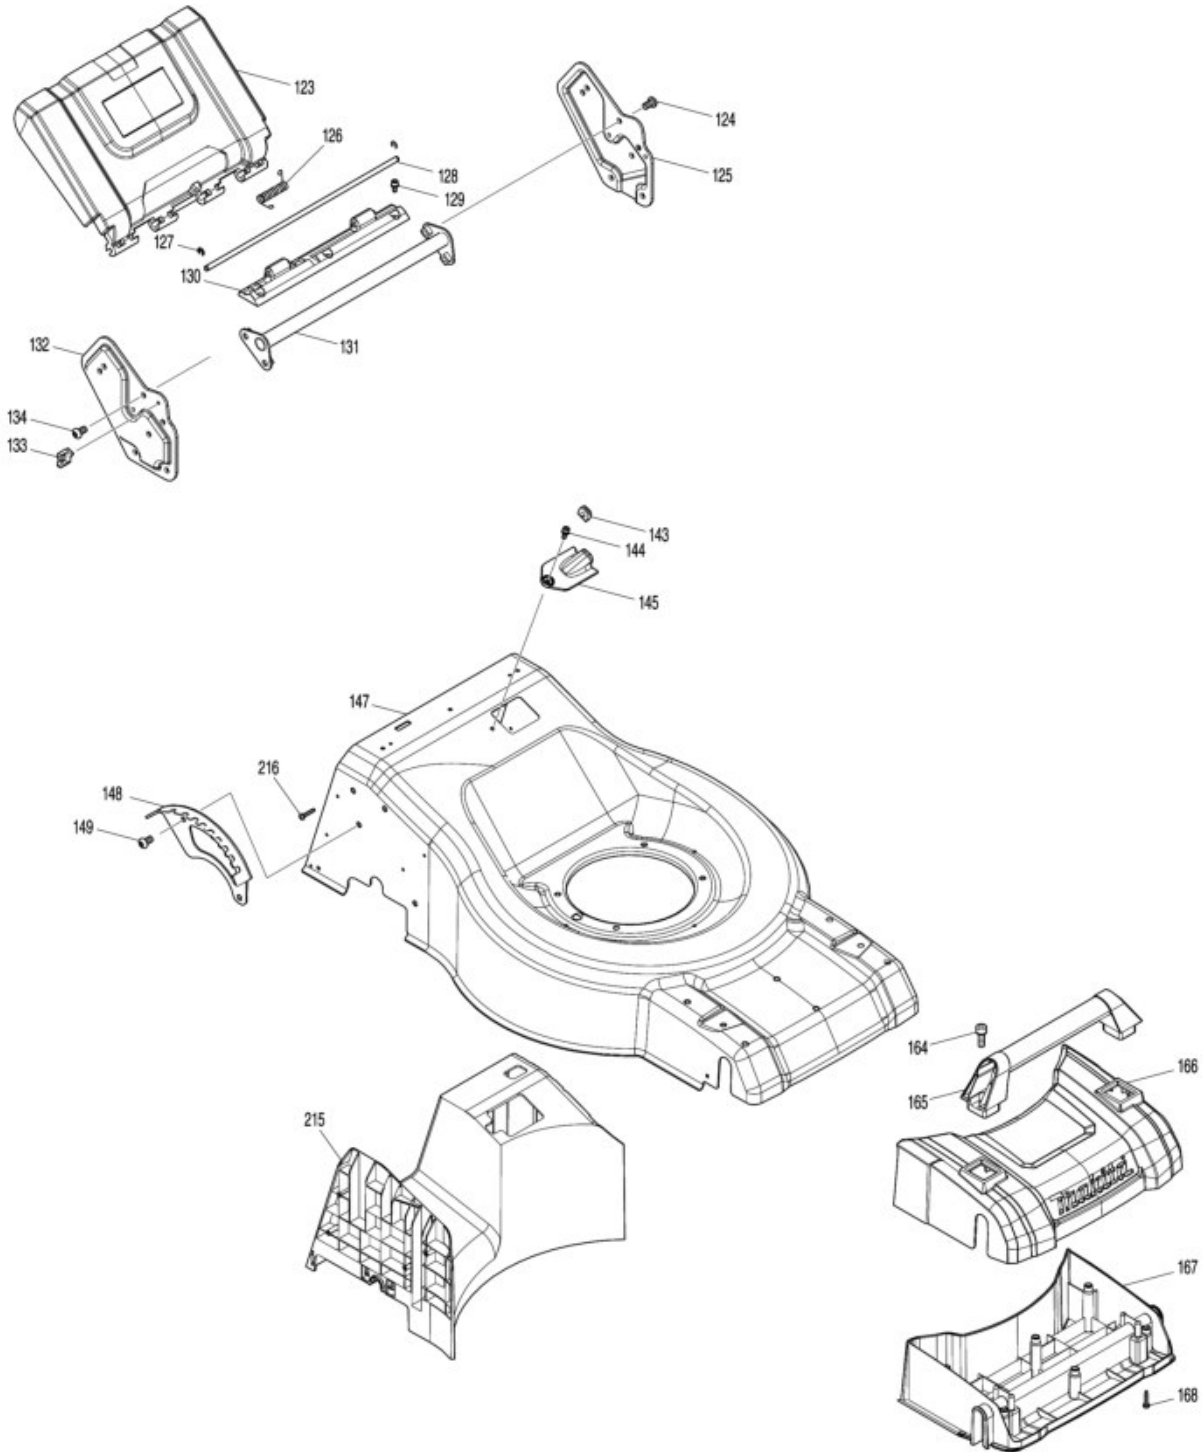

Model No.DLM462 460MM CORDLESS LAWN MOWER