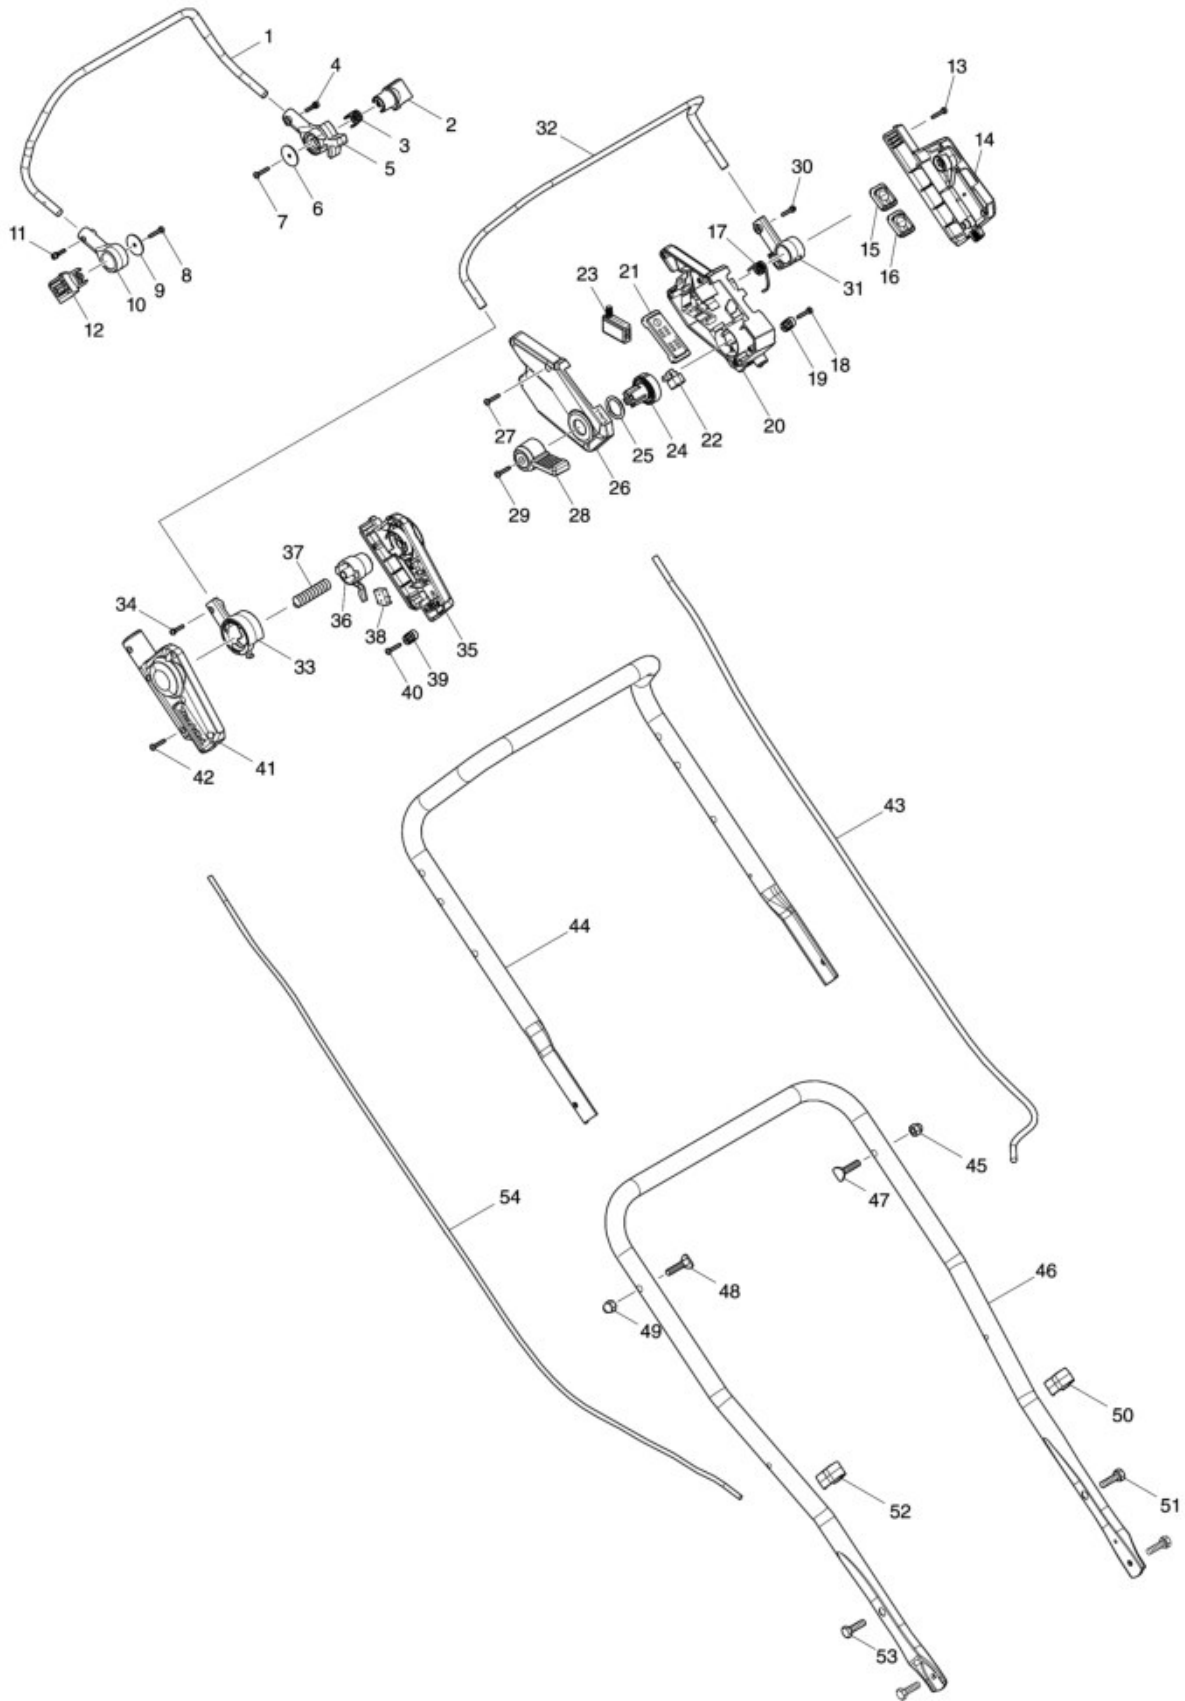

Model No.DLM462 460MM CORDLESS LAWN MOWER