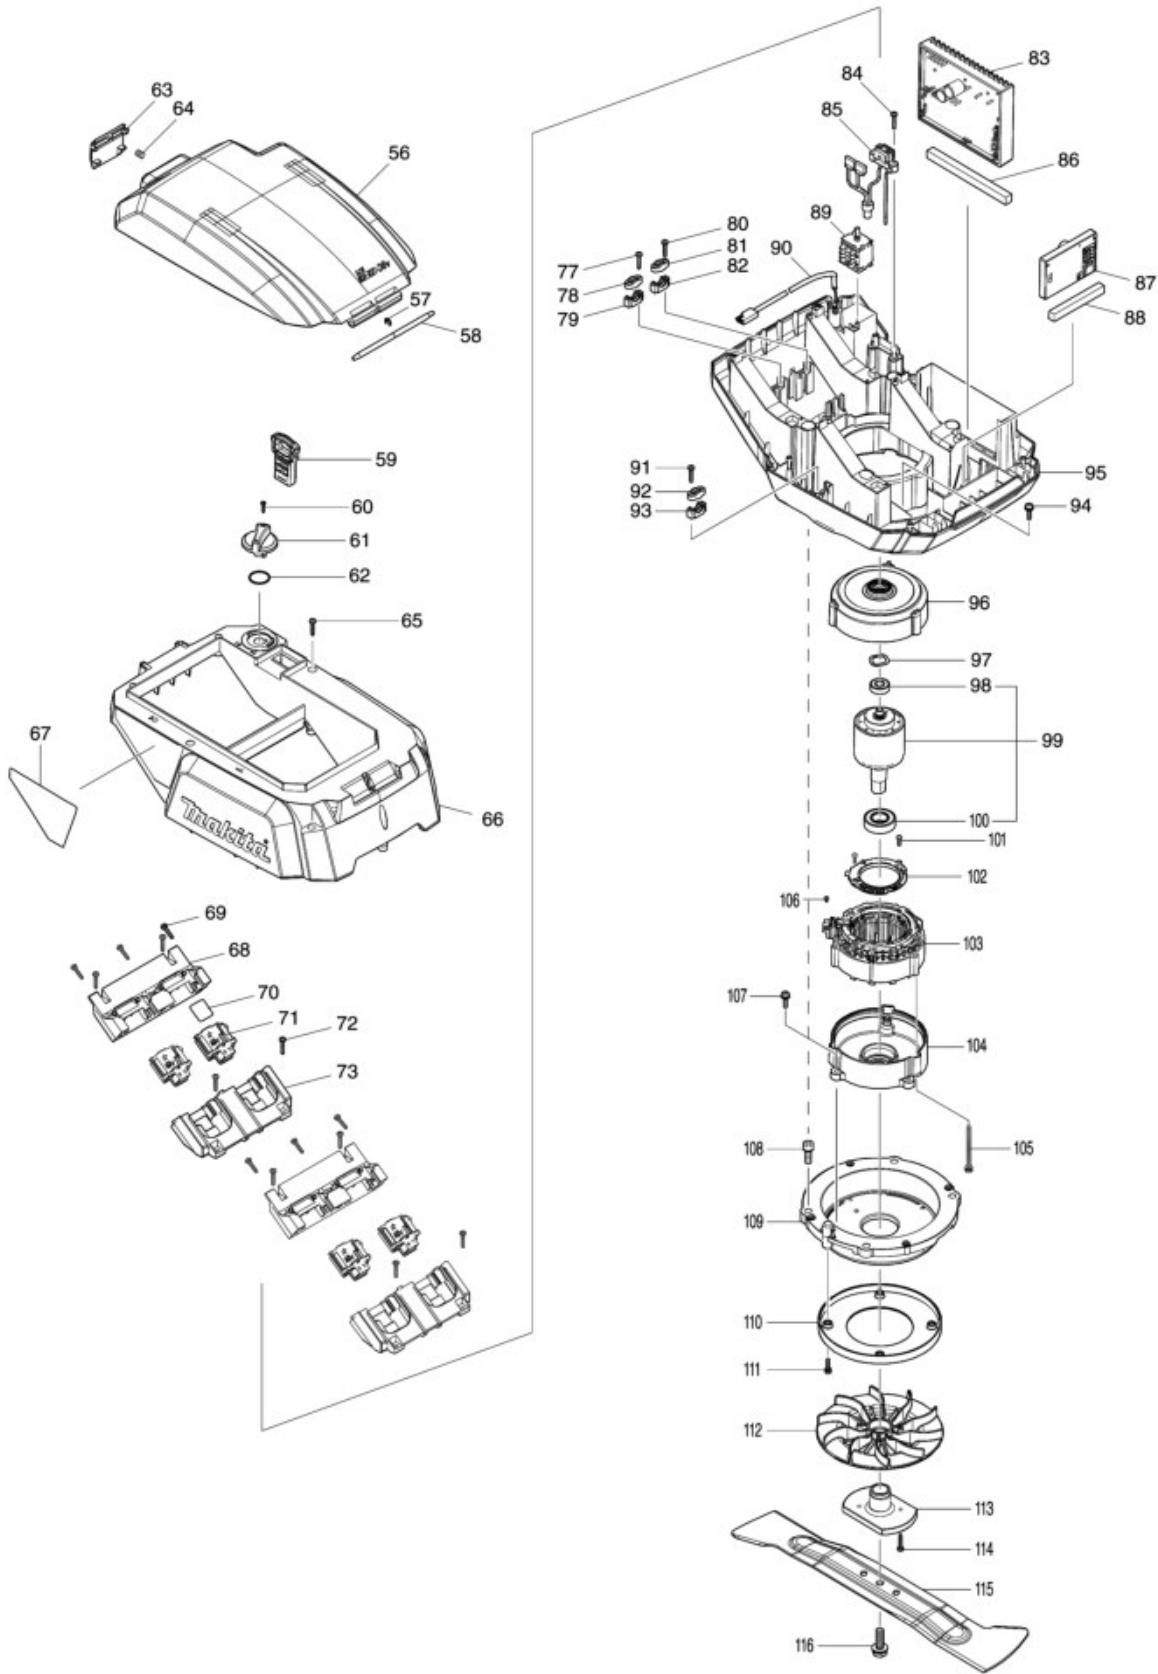

Model No.DLM462 460MM CORDLESS LAWN MOWER