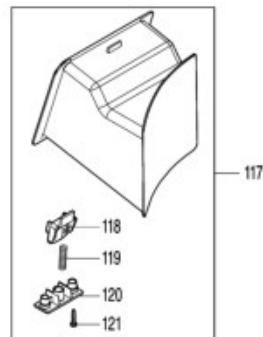

Model No.DLM462 460MM CORDLESS LAWN MOWER

Model No.DLM462 460MM CORDLESS LAWN MOWER

Position	Artikel-Nr.	Beschreibung	I/C	Stk.	New/Old	Opt. 1	Opt. 2	Hinweis
001	327425-6	DRIVING LEVER		1				
002	459859-6	DRIVING LEVER HOLDER		1				
003	232566-4	TORSION SPRING 12		1				
004	911138-5	P.H.SCREW M4X20 WITH WR		1				
005	459864-3	DRIVING LEVER SUPPORT L		1				
006	267136-0	FLAT WASHER 5		1				
007	266424-2	TAPPING SCREW 4X20		1				
008	266424-2	TAPPING SCREW 4X20		1				
009	267136-0	FLAT WASHER 5		1				
010	459858-8	DRIVING LEVER SUPPORT R		1				
011	911138-5	P.H.SCREW M4X20 WITH WR		1				
012	459859-6	DRIVING LEVER HOLDER		1				
013	266424-2	TAPPING SCREW 4X20		6				
014	183N90-3	SWITCH BOX SET		1				
D10		INC. 26						
015	140F09-7	SWITCH CIRCUIT COMPLETE		1				
C10	810D46-0	SWITCH LABEL		1				
016	140F10-2	SWITCH CIRCUIT COMPLETE		1				
C10	818A74-1	SWITCH LABEL		1				
017	232575-3	TORSION SPRING 12		1				
018	266424-2	TAPPING SCREW 4X20		2				
019	687124-5	STRAIN RELIEF		1				
020	459860-1	SWITCH BOX		1				
021	620C48-0	INDICATION CIRCUIT COMPLETE		1				
C10	8007C8-5	INDICATION LABEL		1				
022	620415-1	SUB CONTROLLER		1				
023	651083-9	SWITCH C3XA-1PSPM		1				
024	459866-9	SPEED LEVER HOLDER		1				
025	213897-0	O-RING 26		1				
026	183N90-3	SWITCH BOX SET		1				
D10		INC. 14						
027	266424-2	TAPPING SCREW 4X20		5				
028	459865-1	SPEED LEVER		1				
029	266424-2	TAPPING SCREW 4X20		1				
030	911138-5	P.H.SCREW M4X20 WITH WR		1				
031	459863-5	SWITCH LEVER SUPPORT L		1				
C10	931102-0	HEX. NUT M4		1				
032	327424-8	SWITCH LEVER		1				
033	459856-2	SWITCH LEVER SUPPORT R		1				
C10	931102-0	HEX. NUT M4		1				
034	911138-5	P.H.SCREW M4X20 WITH WR		1				
035	183P40-0	LEVER BOX SET		1				

Please order the parts with part number.

Print Date 1/9/2020