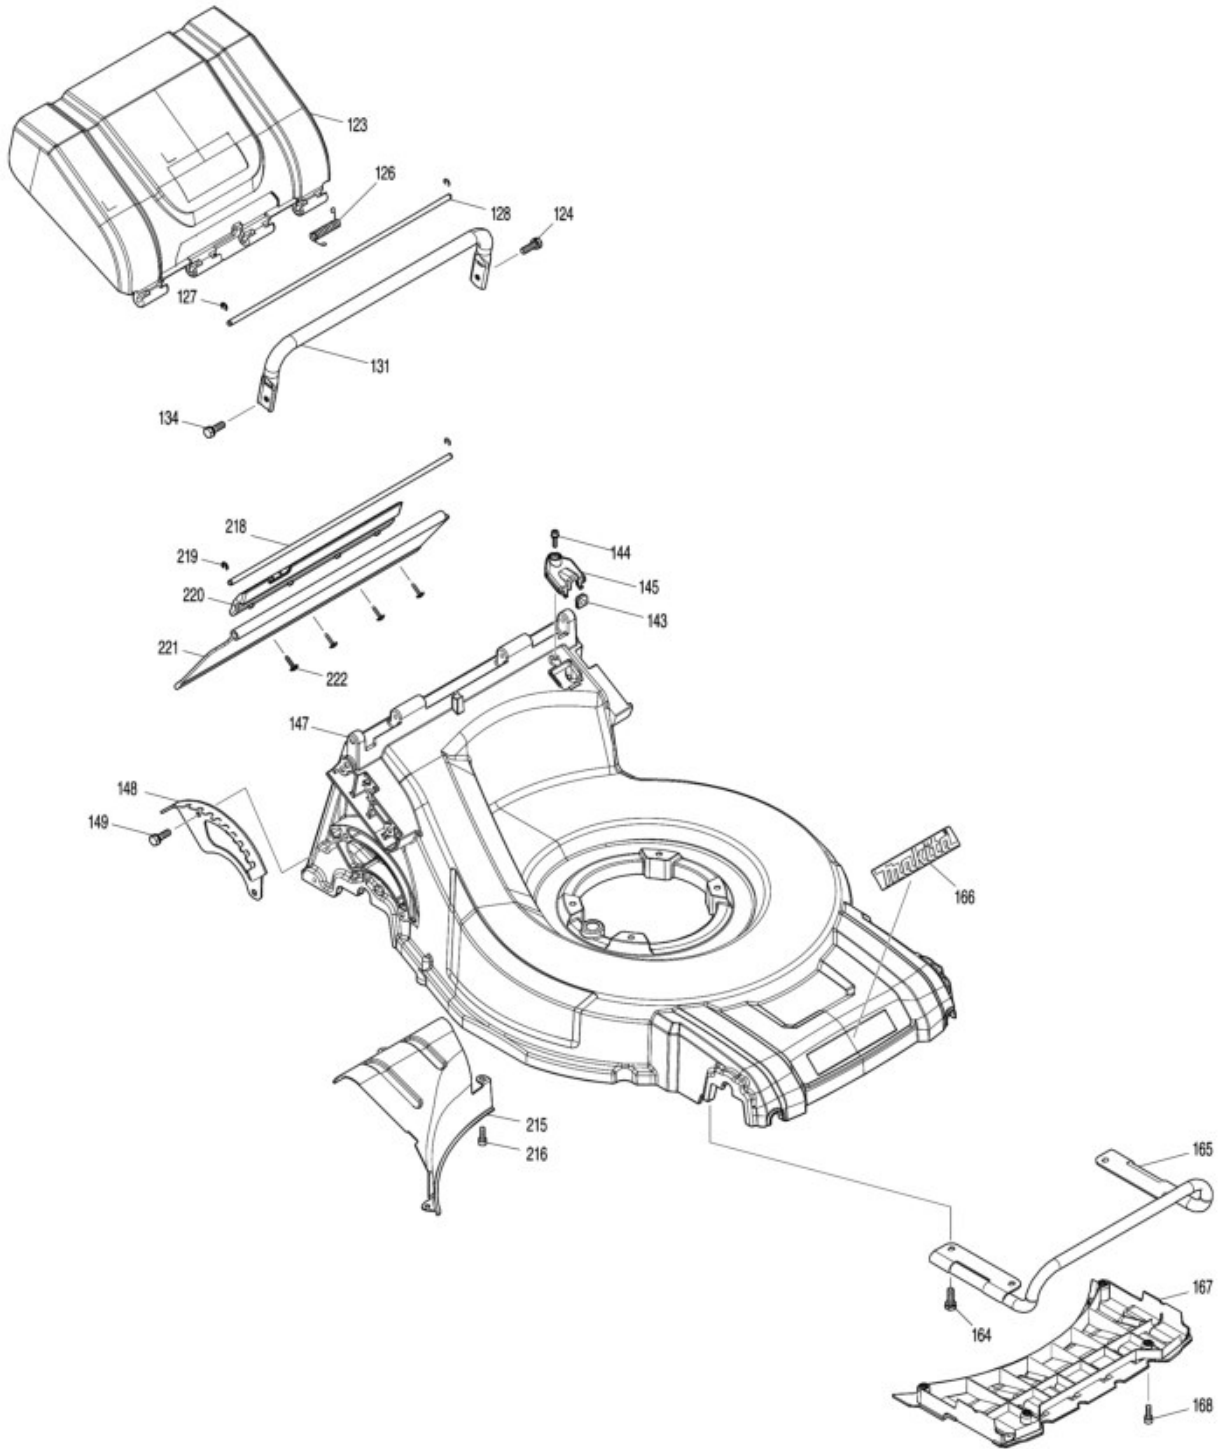

Model No.DLM533 530MM CORDLESS LAWN MOWER

Model No.DLM533 530MM CORDLESS LAWN MOWER

Model No.DLM533 530MM CORDLESS LAWN MOWER

Model No.DLM533 530MM CORDLESS LAWN MOWER

Position	Artikel-Nr.	Beschreibung	I/C	Stk.	New/Old	Opt. 1	Opt. 2	Hinweis
001	327425-6	DRIVING LEVER		1				
002	459859-6	DRIVING LEVER HOLDER		1				
003	232566-4	TORSION SPRING 12		1				
004	911138-5	PAN HEAD SCREW M4X20		1				
005	459864-3	DRIVING LEVER SUPPORT L		1				
006	267136-0	FLAT WASHER 5		1				
007	266424-2	TAPPING SCREW 4X20		1				
008	266424-2	TAPPING SCREW 4X20		1				
009	267136-0	FLAT WASHER 5		1				
010	459858-8	DRIVING LEVER SUPPORT R		1				
011	911138-5	PAN HEAD SCREW M4X20		1				
012	459859-6	DRIVING LEVER HOLDER		1				
013	266424-2	TAPPING SCREW 4X20		6				
014	183N90-3	SWITCH BOX SET		1				
D10		INC. 26						
015	140F09-7	SWITCH CIRCUIT COMPLETE		1				
C10	810D46-0	SWITCH LABEL		1				
016	140F10-2	SWITCH CIRCUIT COMPLETE		1				
C10	818A74-1	SWITCH LABEL		1				
017	232575-3	TORSION SPRING 12		1				
018	266424-2	TAPPING SCREW 4X20		2				
019	687124-5	STRAIN RELIEF		1				
020	459860-1	SWITCH BOX		1				
021	620C48-0	INDICATION CIRCUIT COMPLETE		1				
C10	8007C8-5	INDICATION LABEL		1				
022	620415-1	SUB CONTROLLER		1				
023	651083-9	SWITCH C3XA-1PSPM		1				
024	459866-9	SPEED LEVER HOLDER		1				
025	213897-0	O-RING 26		1				
026	183N90-3	SWITCH BOX SET		1				
D10		INC. 14						
027	266424-2	TAPPING SCREW 4X20		5				
028	459865-1	SPEED LEVER		1				
029	266424-2	TAPPING SCREW 4X20		1				
030	911138-5	PAN HEAD SCREW M4X20		1				
031	459863-5	SWITCH LEVER SUPPORT L		1				
C10	931102-0	HEX. NUT M4		1				
032	327424-8	SWITCH LEVER		1				
033	459856-2	SWITCH LEVER SUPPORT R		1				
C10	931102-0	HEX. NUT M4		1				
034	911138-5	PAN HEAD SCREW M4X20		1				
035	183P40-0	LEVER BOX SET		1				