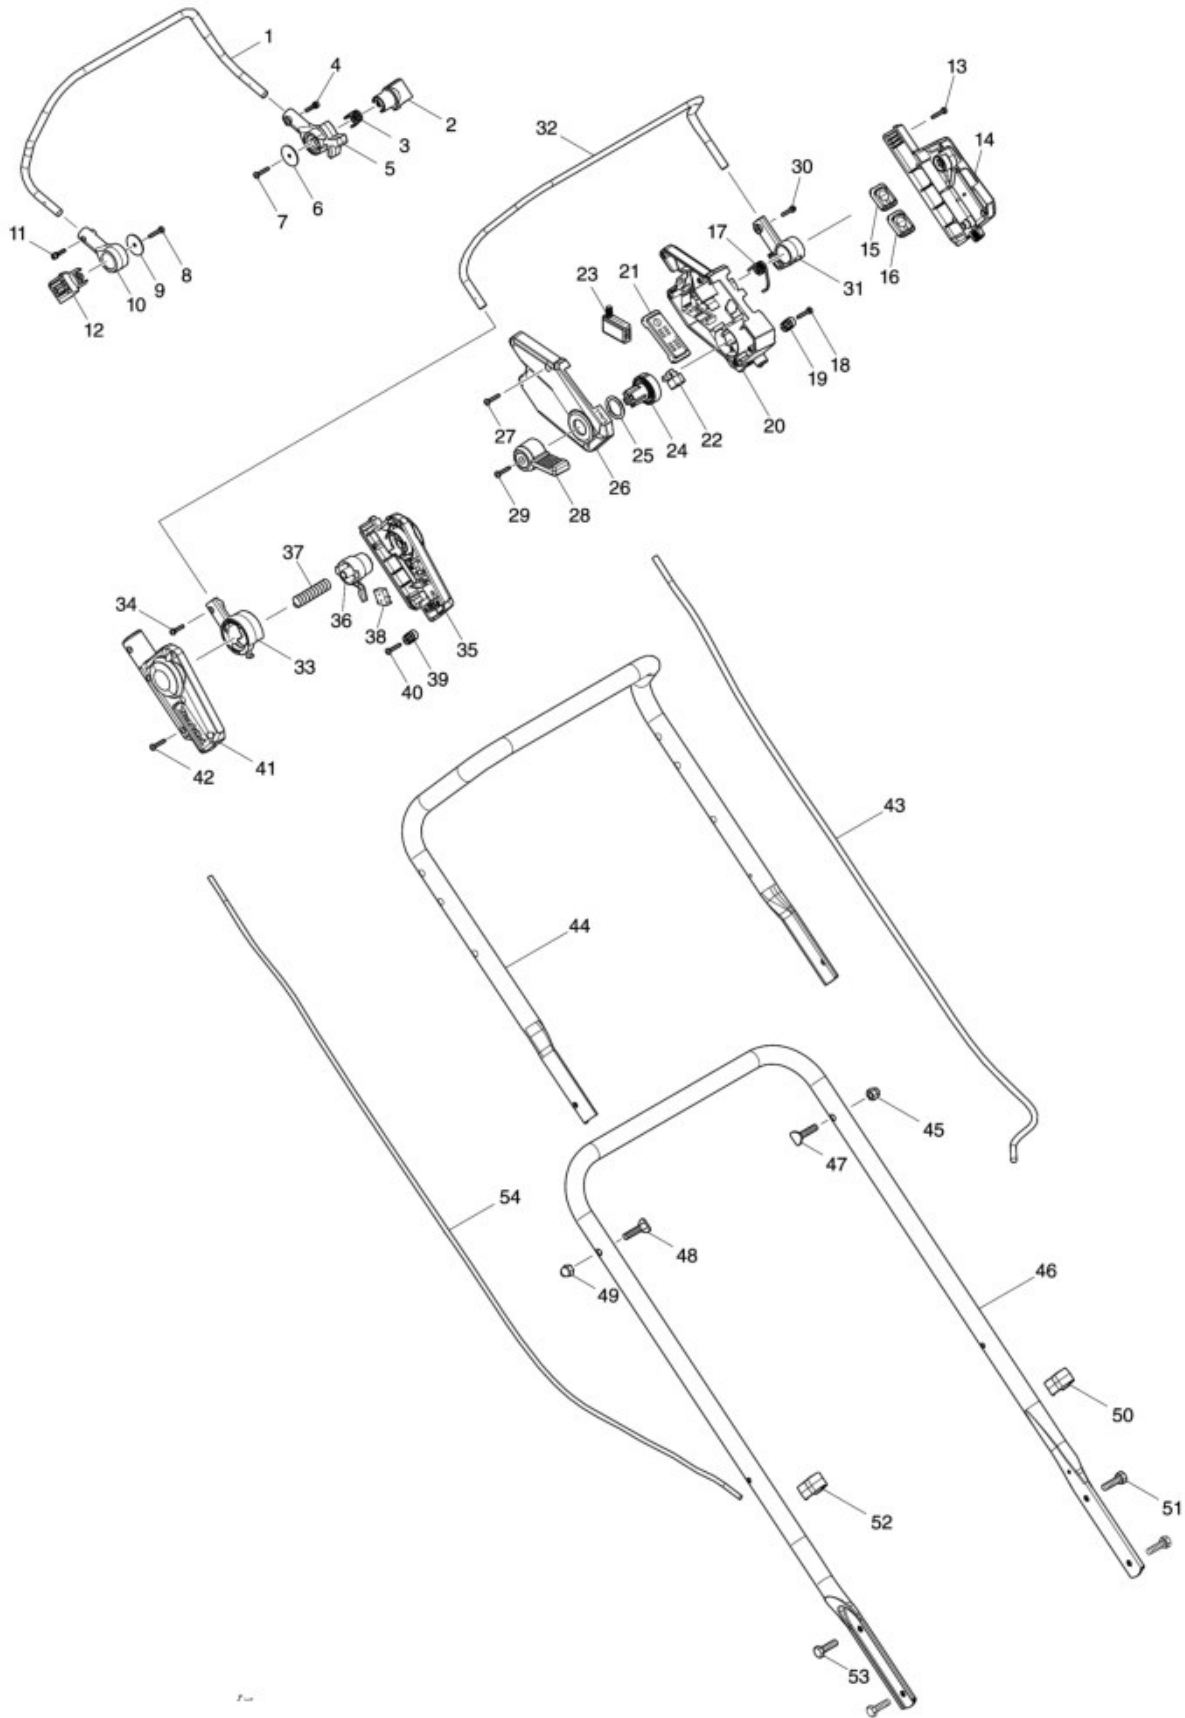

Model No.DLM533 530MM CORDLESS LAWN MOWER

Model No.DLM533 530MM CORDLESS LAWN MOWER

Model No.DLM533 530MM CORDLESS LAWN MOWER

Model No.DLM533 530MM CORDLESS LAWN MOWER

Position	Artikel-Nr.	Beschreibung	I/C	Stk.	New/Old	Opt. 1	Opt. 2	Hinweis
001	327425-6	DRIVING LEVER		1				
002	459859-6	DRIVING LEVER HOLDER		1				
003	232566-4	TORSION SPRING 12		1				
004	911138-5	PAN HEAD SCREW M4X20		1				
005	459864-3	DRIVING LEVER SUPPORT L		1				
006	267136-0	FLAT WASHER 5		1				
007	266424-2	TAPPING SCREW 4X20		1				
008	266424-2	TAPPING SCREW 4X20		1				
009	267136-0	FLAT WASHER 5		1				
010	459858-8	DRIVING LEVER SUPPORT R		1				
011	911138-5	PAN HEAD SCREW M4X20		1				
012	459859-6	DRIVING LEVER HOLDER		1				
013	266424-2	TAPPING SCREW 4X20		6				
014	183N90-3	SWITCH BOX SET		1				
D10		INC. 26						
015	140F09-7	SWITCH CIRCUIT COMPLETE		1				
C10	810D46-0	SWITCH LABEL		1				
016	140F10-2	SWITCH CIRCUIT COMPLETE		1				
C10	818A74-1	SWITCH LABEL		1				
017	232575-3	TORSION SPRING 12		1				
018	266424-2	TAPPING SCREW 4X20		2				
019	687124-5	STRAIN RELIEF		1				
020	459860-1	SWITCH BOX		1				
021	620C48-0	INDICATION CIRCUIT COMPLETE		1				
C10	8007C8-5	INDICATION LABEL		1				
022	620415-1	SUB CONTROLLER		1				
023	651083-9	SWITCH C3XA-1PSPM		1				
024	459866-9	SPEED LEVER HOLDER		1				
025	213897-0	O-RING 26		1				
026	183N90-3	SWITCH BOX SET		1				
D10		INC. 14						
027	266424-2	TAPPING SCREW 4X20		5				
028	459865-1	SPEED LEVER		1				
029	266424-2	TAPPING SCREW 4X20		1				
030	911138-5	PAN HEAD SCREW M4X20		1				
031	459863-5	SWITCH LEVER SUPPORT L		1				
C10	931102-0	HEX. NUT M4		1				
032	327424-8	SWITCH LEVER		1				
033	459856-2	SWITCH LEVER SUPPORT R		1				
C10	931102-0	HEX. NUT M4		1				
034	911138-5	PAN HEAD SCREW M4X20		1				
035	183P40-0	LEVER BOX SET		1				