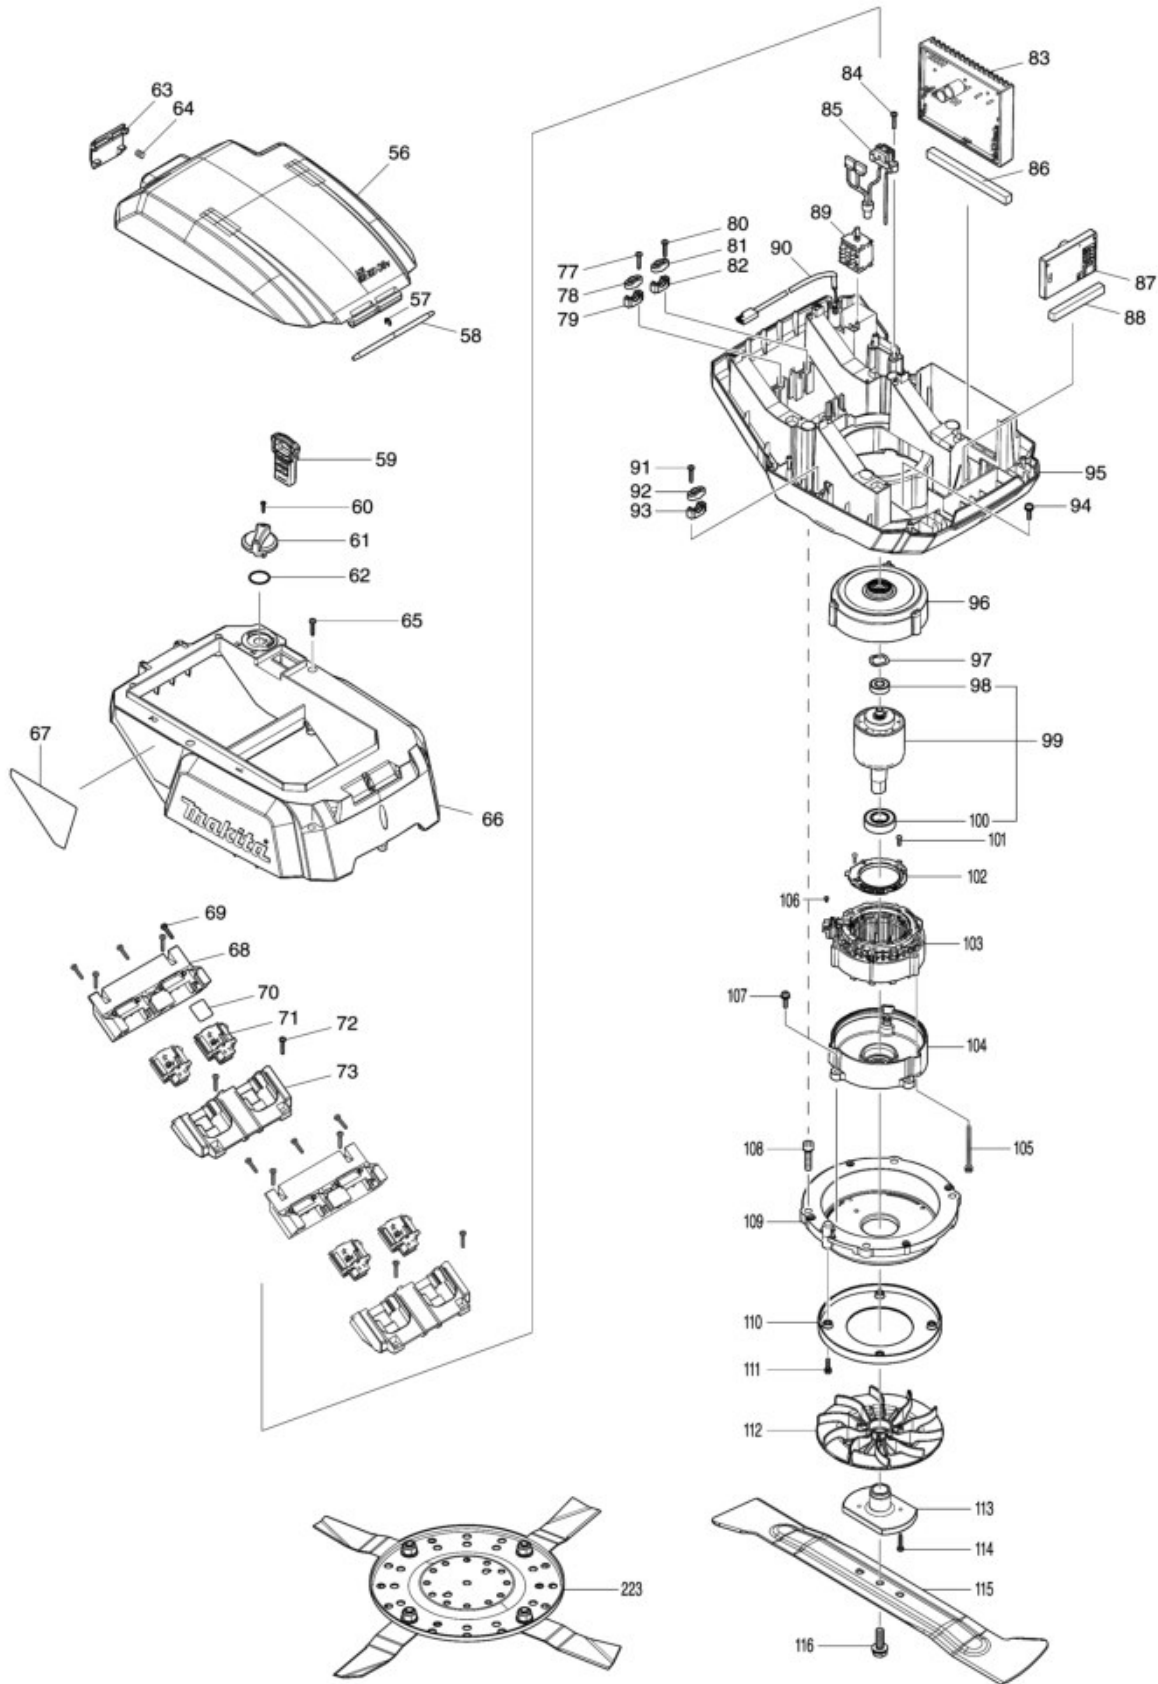

Model No.DLM533 530MM CORDLESS LAWN MOWER