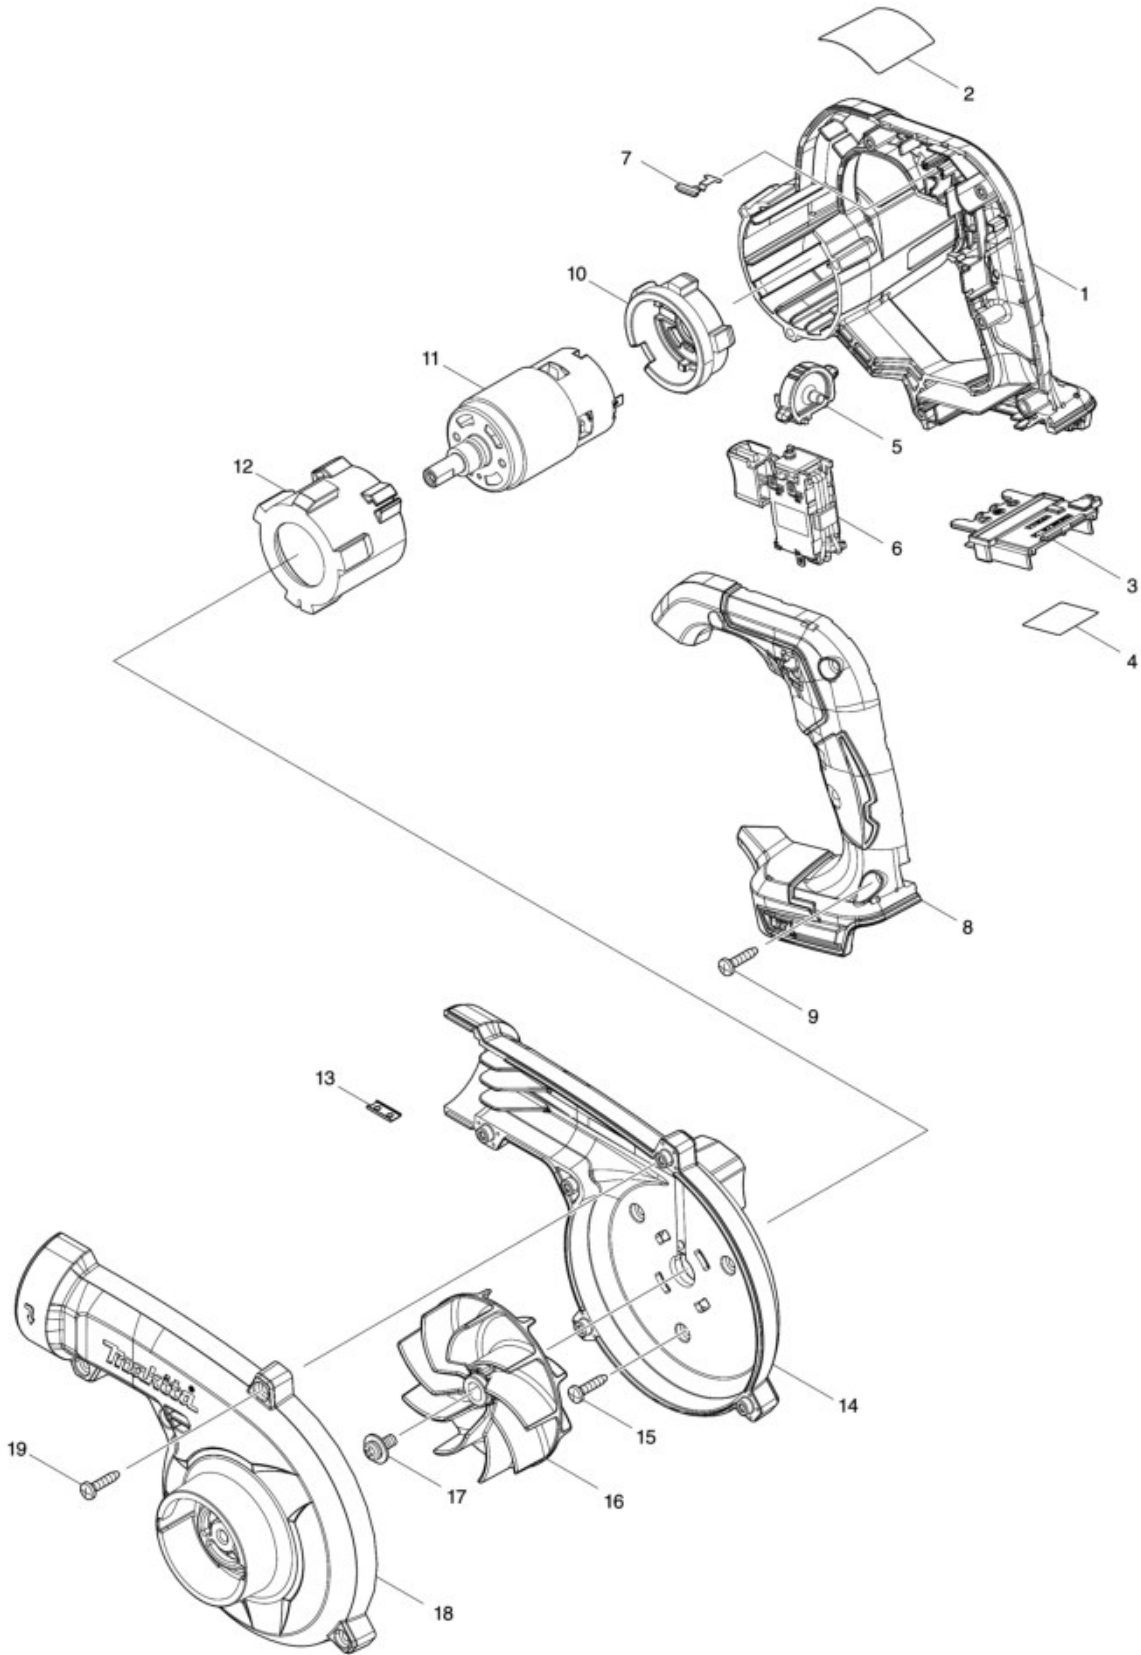

Model No.DUB186 CORDLESS BLOWER

Model No.DUB186 CORDLESS BLOWER

Position	Artikel-Nr.	Beschreibung	I/C	Stk.	New/Old	Opt. 1	Opt. 2	Hinweis
001	183P63-8	MOTOR HOUSING SET		1				
D10		INC. 8						
002	856X46-6	DUB186 NAME PLATE		1				
003	643874-2	TERMINAL		1				
004	856X53-9	DUB186 SERIAL NO. LABEL		1				
005	412573-5	DIAL		1				
006	632P93-1	SWITCH UNIT		1				
007	232620-4	LEAF SPRING		1				
008	183P63-8	MOTOR HOUSING SET		1				
D10		INC. 1						
009	266326-2	TAPPING SCREW 4X18		5				
010	422589-2	MOTOR RUBBER RING B		1				
011	629484-9	DC MOTOR		1				
012	422588-4	MOTOR RUBBER RING A		1				
013	345998-7	SET PLATE		1				
014	140U56-8	FAN HOUSING COMPLETE		1				
C10	8012T7-9	CAUTION LABEL		1				
015	266326-2	TAPPING SCREW 4X18		3				
016	240210-9	FAN 85		1				
017	265B25-5	PAN HEAD SCREW M5X12 WITH WG		1				
018	412572-7	FAN COVER		1				
019	266326-2	TAPPING SCREW 4X18		5				
A02	191G09-6	GARDEN NOZZLE ASSEMBLY SET		1				
C10	412574-3	JOINT		1				
E01	807950-8	SOUND 95DB LABEL		1				

Please order the parts with part number.

Print Date 11/3/2020