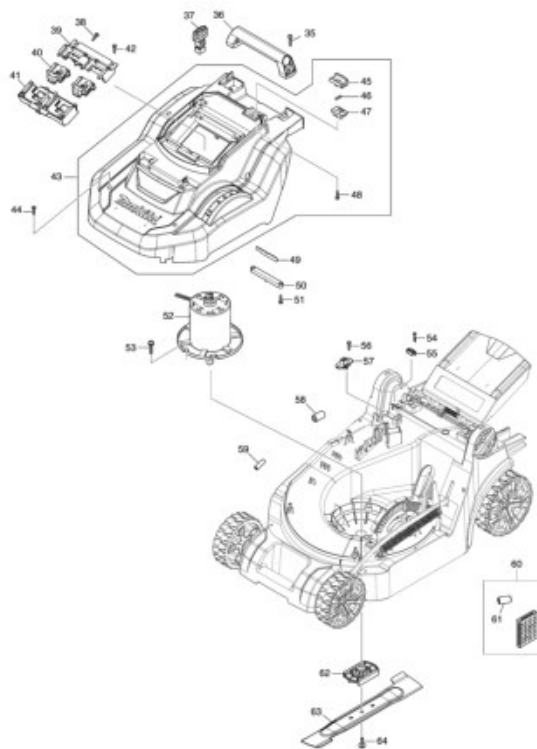

Model No.DLM382 380MM CORDLESS LAWN MOWER

Model No.DLM382 380MM CORDLESS LAWN MOWER

Model No.DLM382 380MM CORDLESS LAWN MOWER

Model No.DLM382 380MM CORDLESS LAWN MOWER