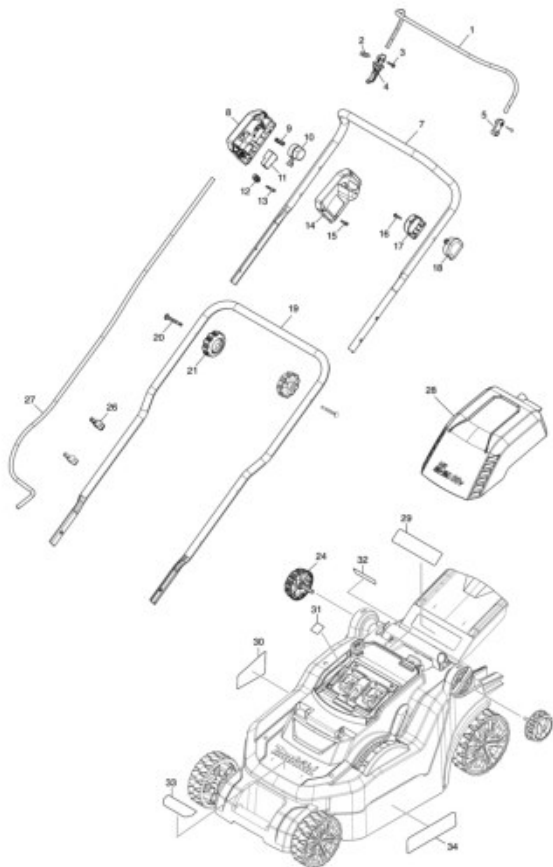

Model No.DLM382 380MM CORDLESS LAWN MOWER

Model No.DLM382 380MM CORDLESS LAWN MOWER

Model No.DLM382 380MM CORDLESS LAWN MOWER

Model No.DLM382 380MM CORDLESS LAWN MOWER