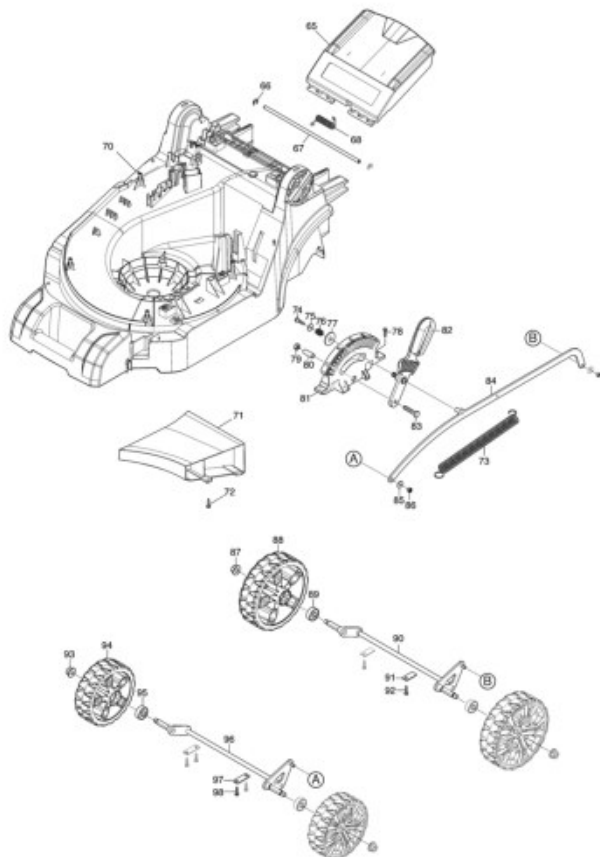

Model No.DLM382 380MM CORDLESS LAWN MOWER

Model No.DLM382 380MM CORDLESS LAWN MOWER

Model No.DLM382 380MM CORDLESS LAWN MOWER

Model No.DLM382 380MM CORDLESS LAWN MOWER