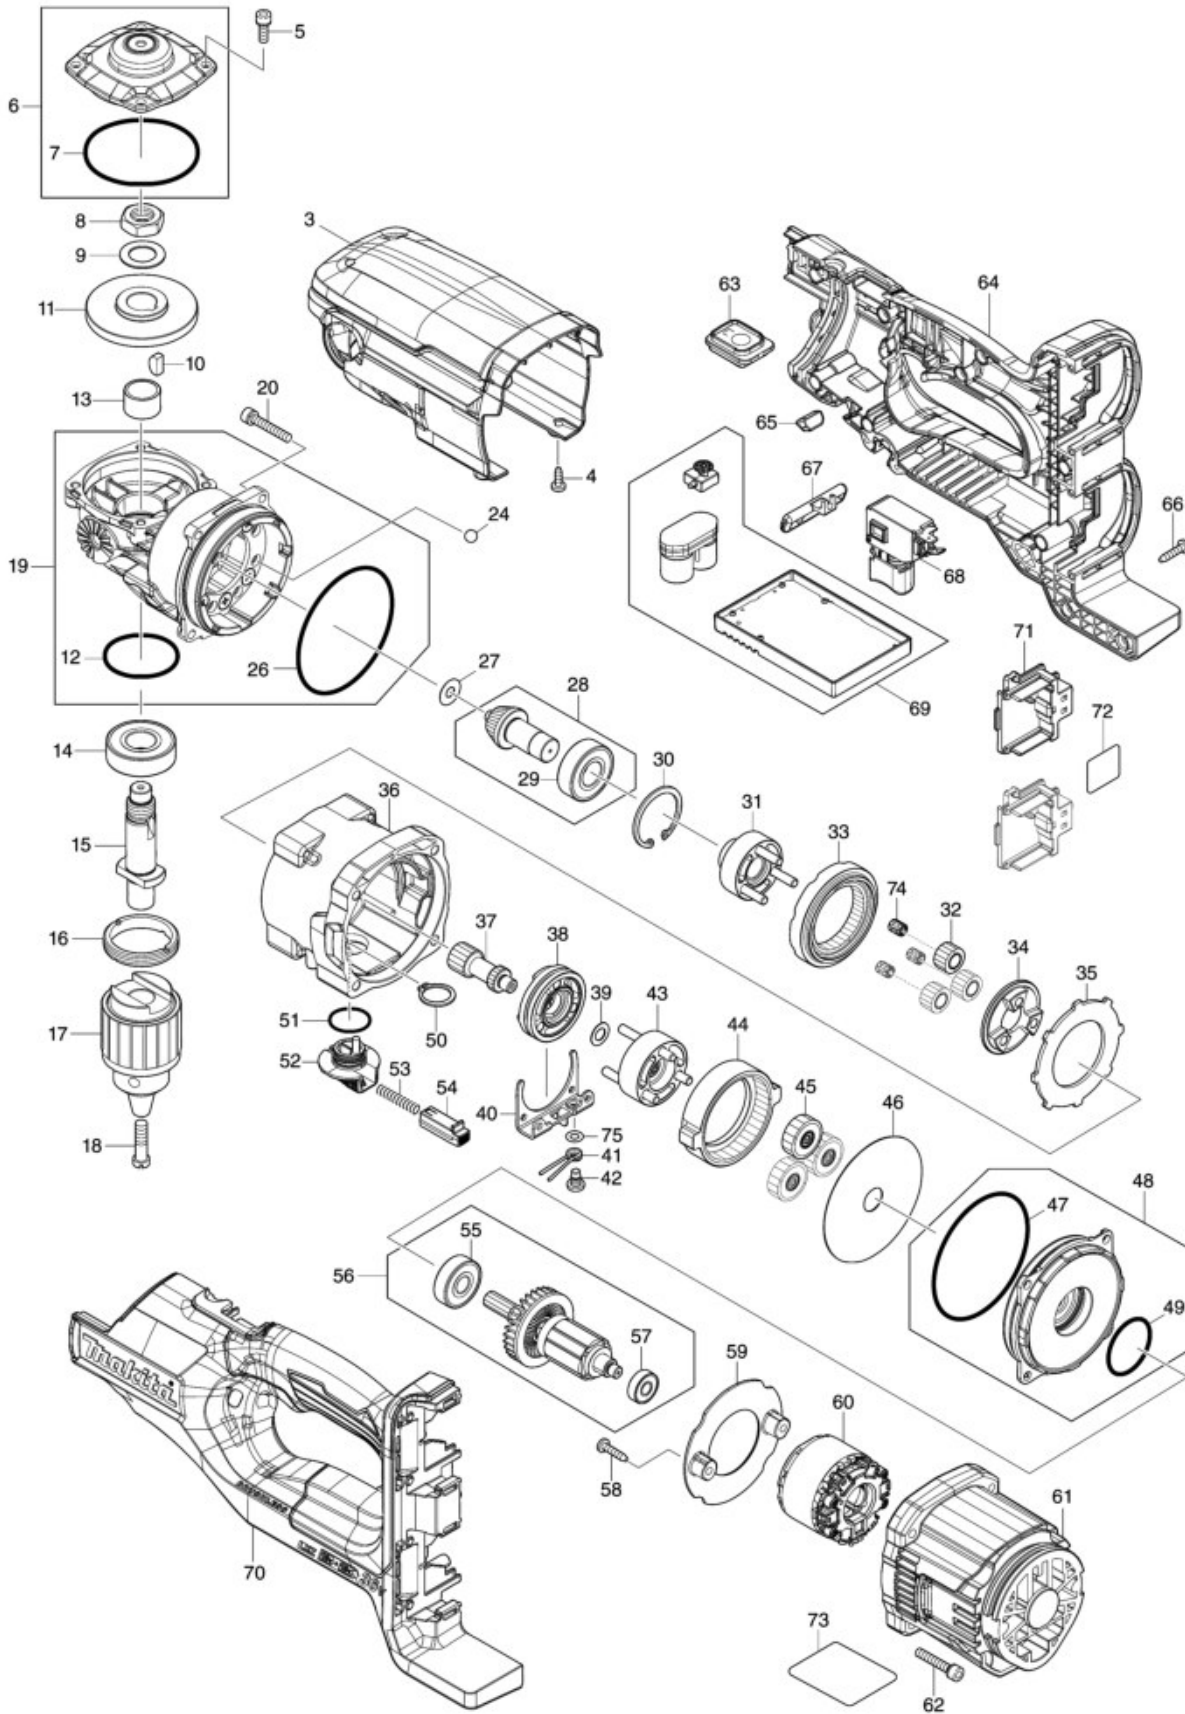

Model No.DDG460 CORDLESS EARTH AUGER