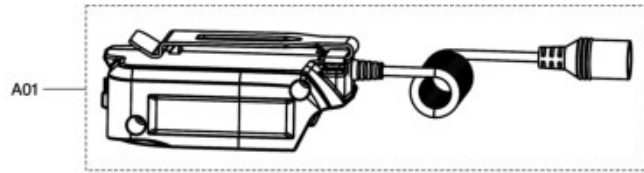

Model No.DCB200 CORDLESS HEATED BLANKET

Relacements of Heated Blanket main body don't handle.

Model No.DCB200 CORDLESS HEATED BLANKET

Position	Artikel-Nr.	Beschreibung	L/C	Stk.	New/Old	Opt. 1	Opt. 2	Hinweis
A01	YL00000004	LXT BATTERY HOLDER		1				
D10		COMPO-PARTS						
A02	YL00000068	EXTENSION CORD		1				