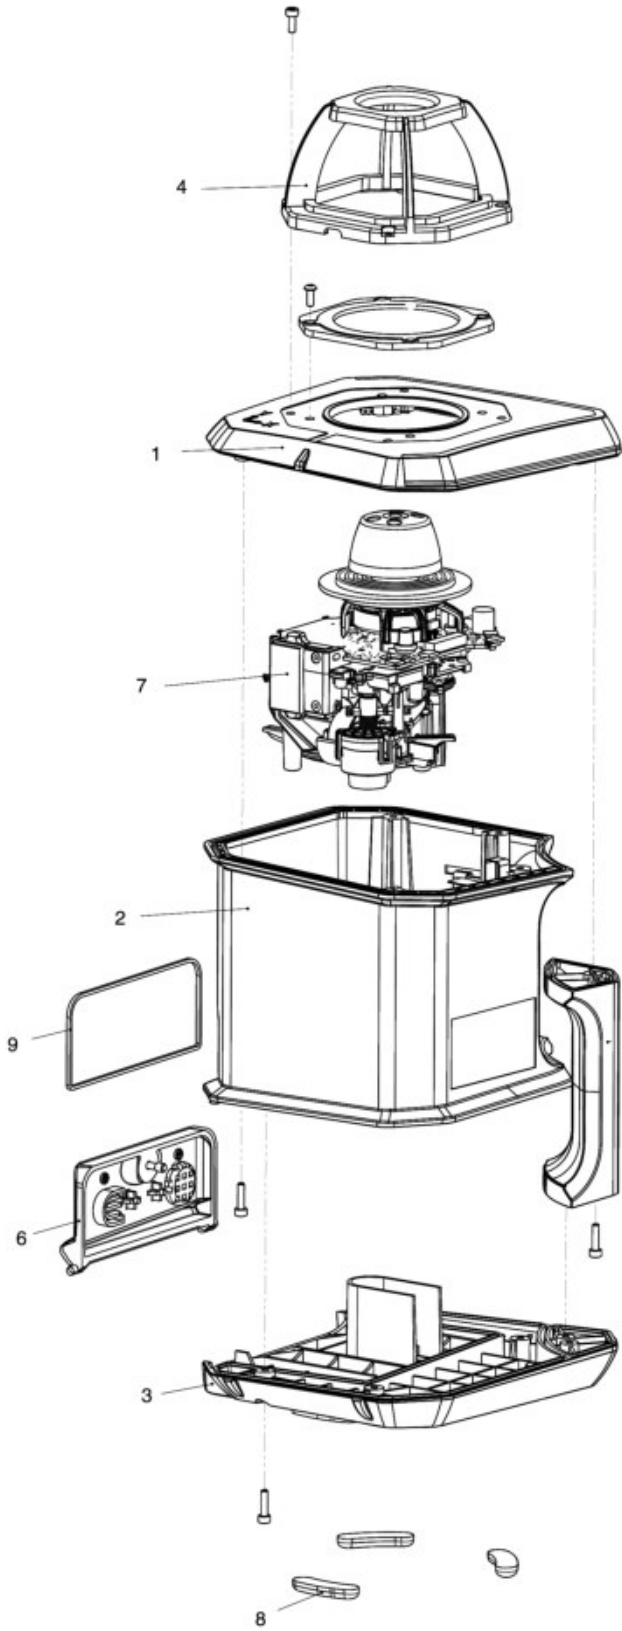

Model No.SKR200Z LASER LEVEL

Model No.SKR200Z LASER LEVEL

Position	Artikel-Nr.	Beschreibung	I/C	Stk.	New/Old	Opt. 1	Opt. 2	Hinweis
001	LE00813970	UPPER HOUSING ASS'Y 813970		1				
002	LE00813968	MIDDLE HOUSING ASS'Y 813968		1				
003	LE00813971	BOTTOM HOUSING ASS'Y 813971		1				
004	LE00813972	CAGE ASSEMBLY 813972		1				
006	LE00813973	BATTERY DOOR ASS'Y 813973		1				
007	LE00813966	CORE ASSEMBLY 813966		1				
008	LE00813975	RUBBER FOOT 813975		3				
009	LE00813974	BATTERY DOOR SEAL 813974		1				

Please order the parts with part number.

Print Date 1/9/2020